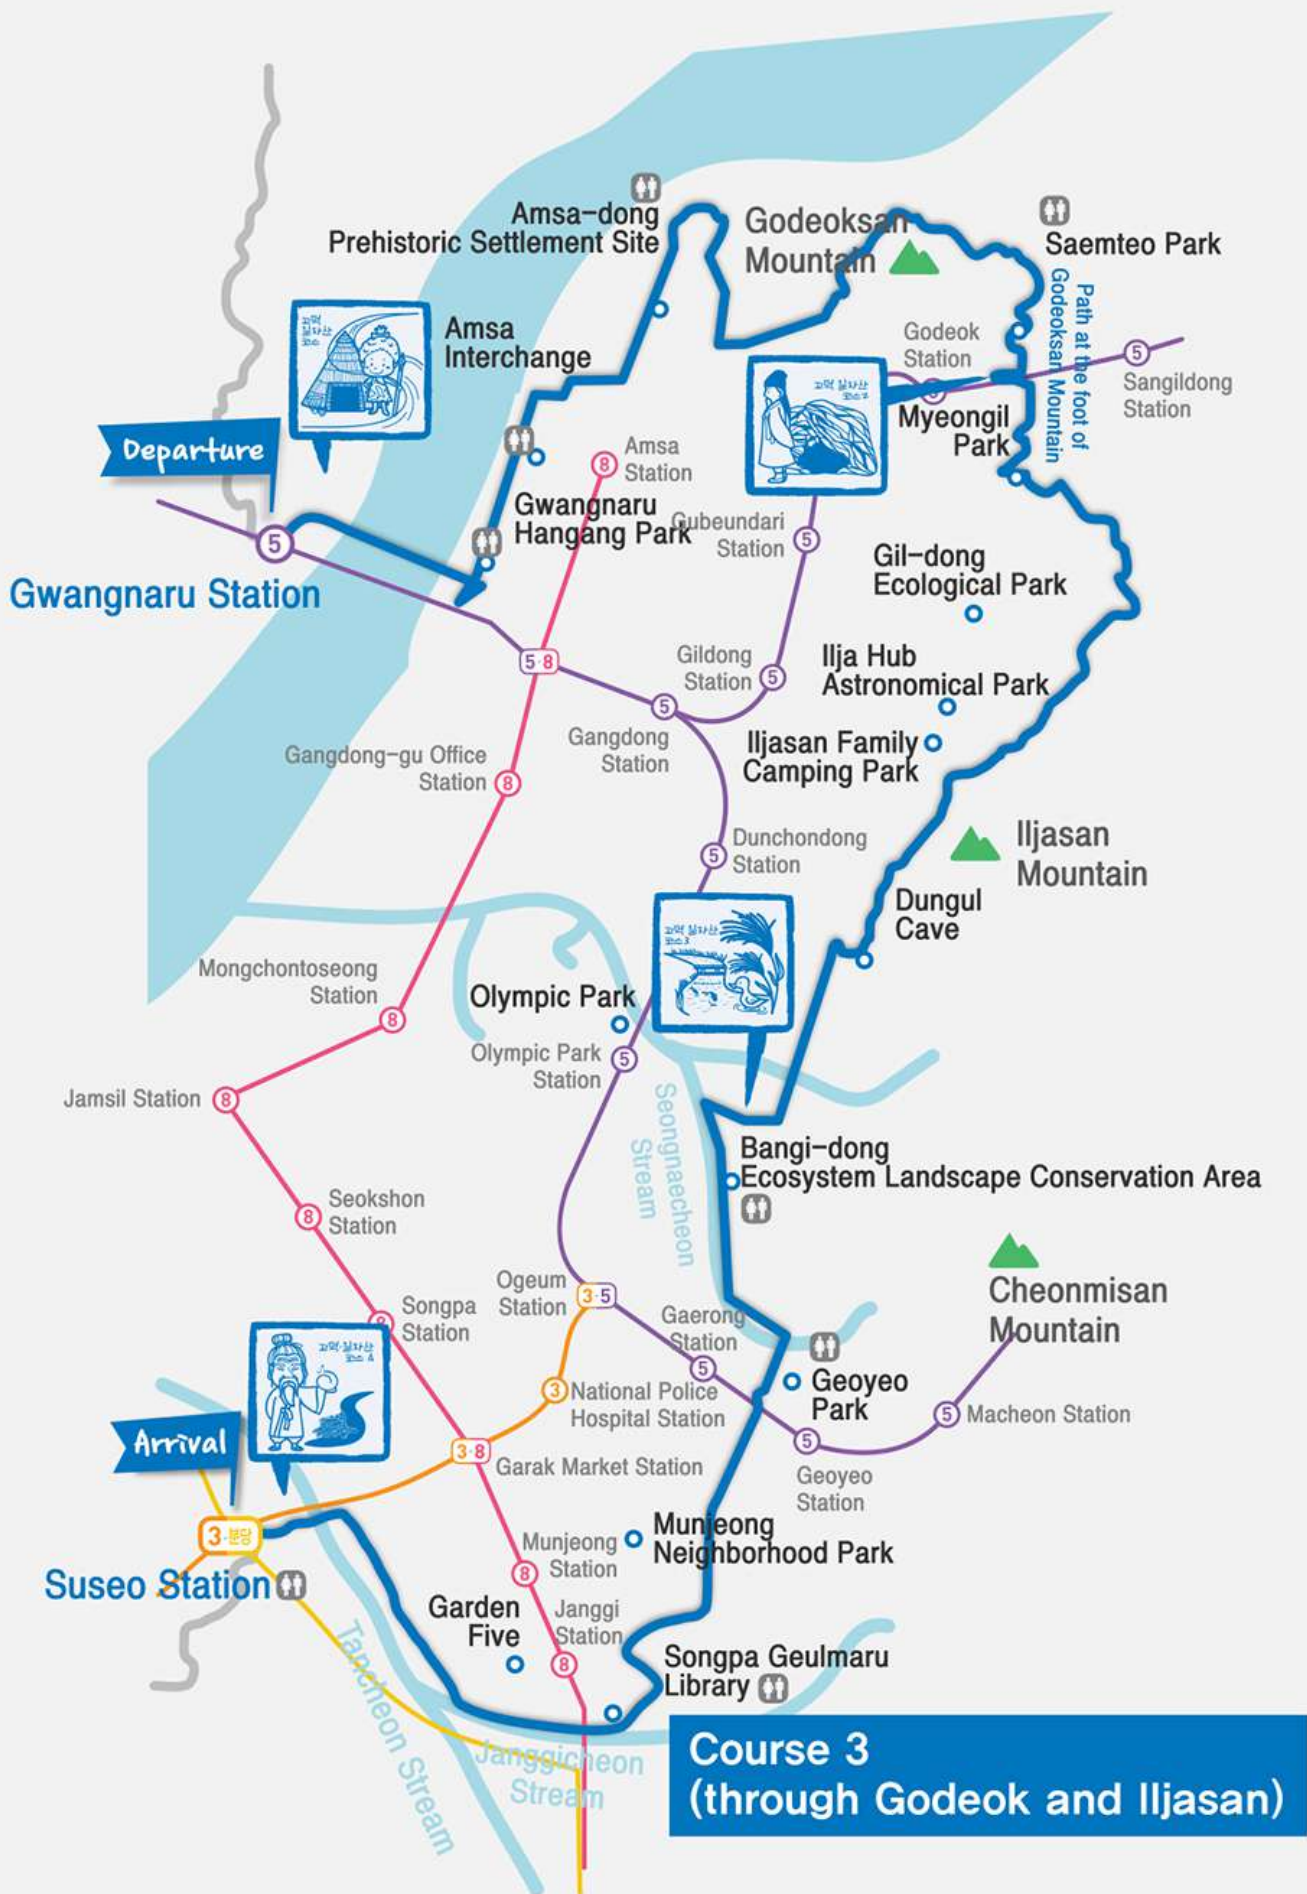

**Departure**  
**Dobongsan Station**

# Course 1 (through Suraksan and Buramsan)

**Arrival**

**Hwarangdae Station**

**Course 6  
(through the Anyangcheon Stream)**