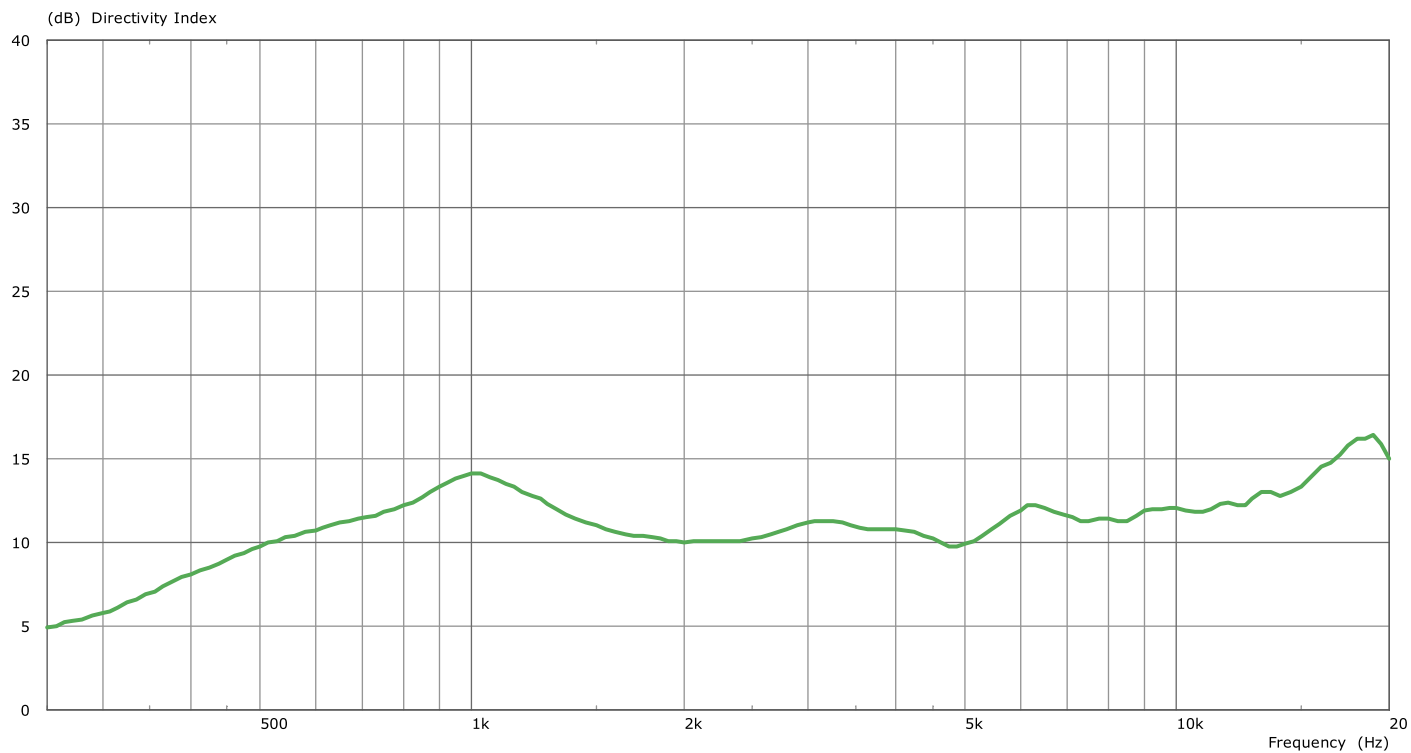

Perform

PT-70

Measurement charts

rear attenuation

directivity index 60° × 50° version

directivity index 90° × 50° version

frequency response 60° × 50° version

frequency response 90° × 50° version

polar pattern 90° × 50° version

polar pattern 60° × 50° version

horizontal coverage 60° × 50° version

vertical coverage 60° × 50° version

vertical coverage 90° × 50° version

horizontal coverage 90° × 50° version