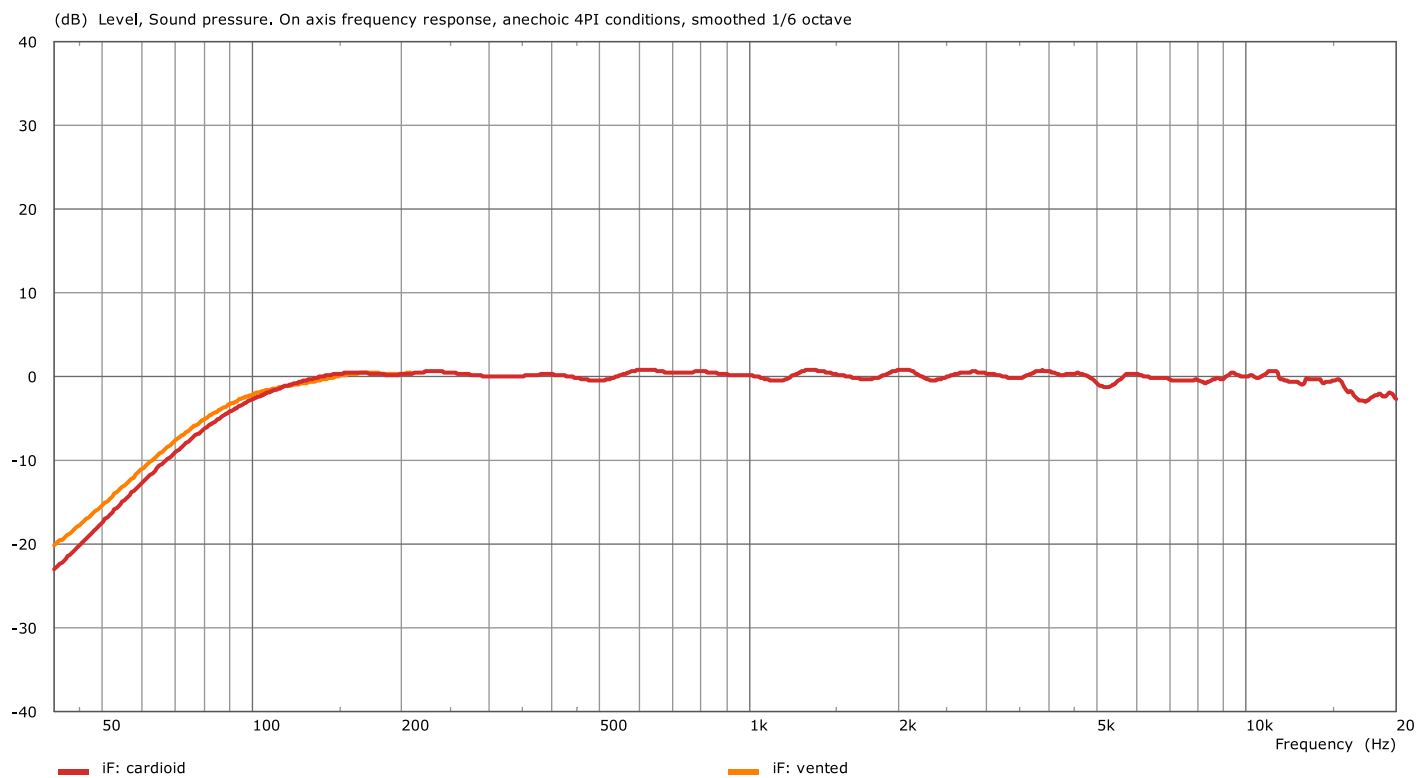

Perform

PT-70

Measurement charts

rear attenuation

directivity index 60° × 50° version

directivity index 90° × 50° version

frequency response 60° × 50° version

frequency response 90° × 50° version

polar pattern 90° × 50° version

polar pattern 60° × 50° version

horizontal coverage 60° × 50° version

vertical coverage 60° × 50° version

vertical coverage 90° × 50° version

horizontal coverage 90° × 50° version