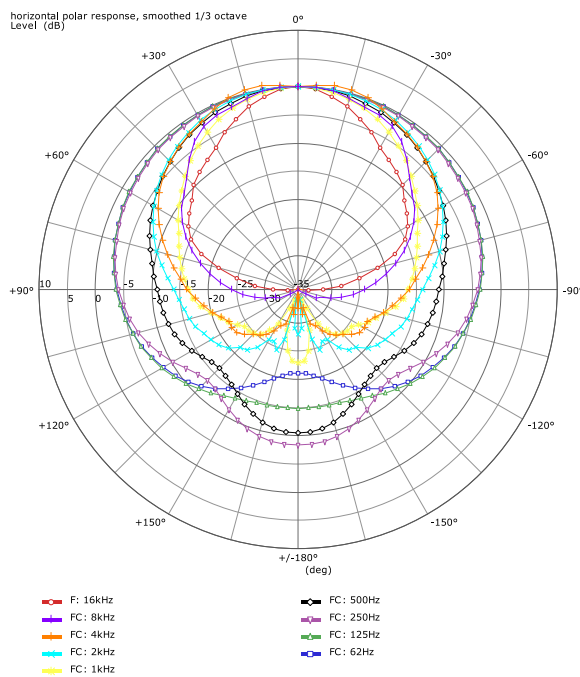

Perform

PT-70

Measurement charts

rear attenuation

directivity index 60° × 50° version

directivity index 90° × 50° version

frequency response 60° × 50° version

frequency response 90° × 50° version

polar pattern 90° × 50° version

polar pattern 60° × 50° version

horizontal coverage 60° × 50° version

vertical coverage 60° × 50° version

vertical coverage 90° × 50° version

horizontal coverage 90° × 50° version