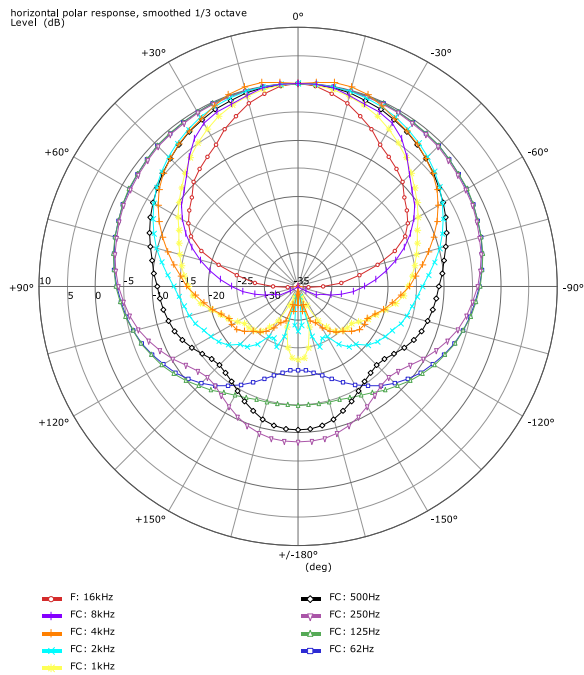

Perform

PT-70

Measurement charts

rear attenuation

directivity index 60° × 50° version

directivity index 90° × 50° version

frequency response 60° × 50° version

frequency response 90° × 50° version

polar pattern 90° × 50° version

polar pattern 60° × 50° version

horizontal coverage 60° × 50° version

vertical coverage 60° × 50° version

vertical coverage 90° × 50° version

horizontal coverage 90° × 50° version