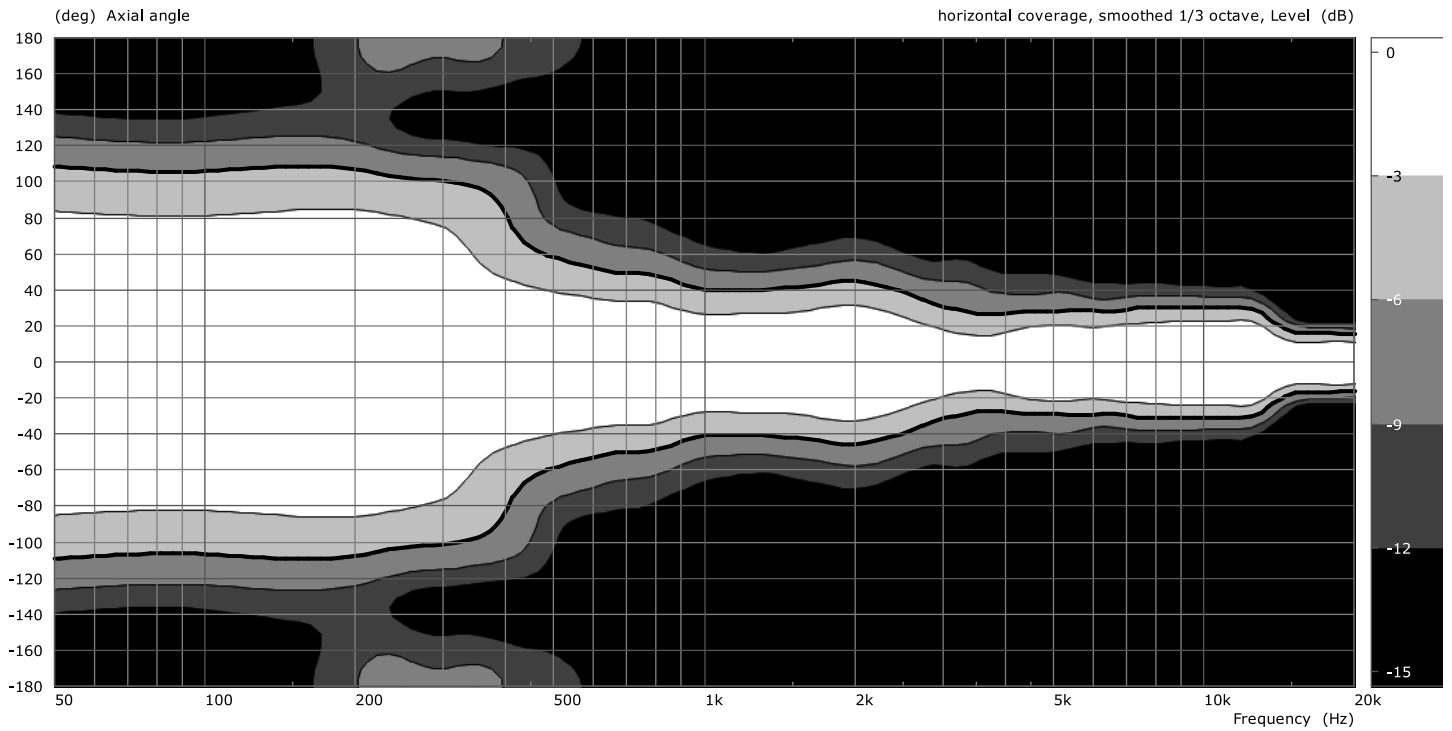

Perform

PT-70

Measurement charts

rear attenuation

directivity index 60° × 50° version

directivity index 90° × 50° version

frequency response 60° × 50° version

frequency response 90° × 50° version

polar pattern 90° × 50° version

polar pattern 60° × 50° version

horizontal coverage 60° × 50° version

vertical coverage 60° × 50° version

vertical coverage 90° × 50° version

horizontal coverage 90° × 50° version