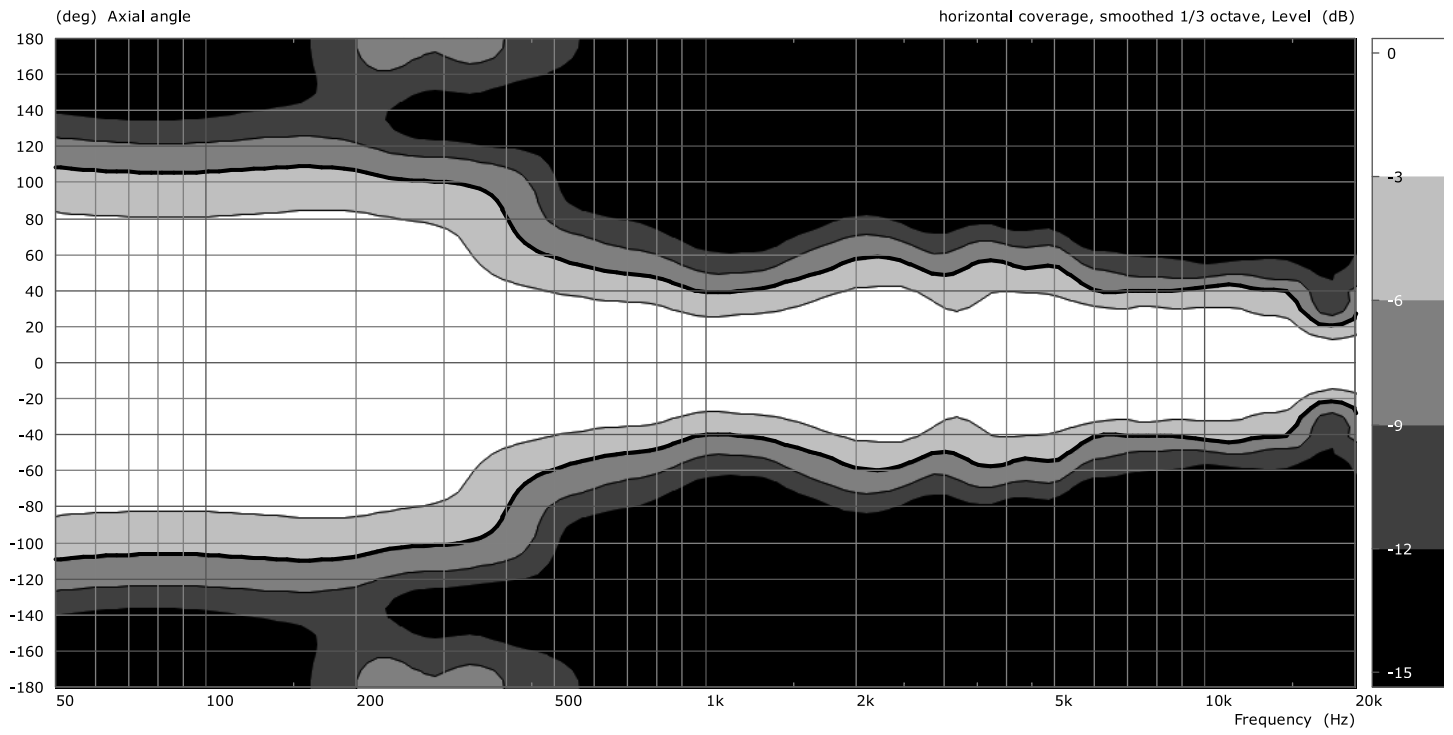

Perform

PT-70

Measurement charts

rear attenuation

directivity index 60° × 50° version

directivity index 90° × 50° version

frequency response 60° × 50° version

frequency response 90° × 50° version

polar pattern 90° × 50° version

polar pattern 60° × 50° version

horizontal coverage 60° × 50° version

vertical coverage 60° × 50° version

vertical coverage 90° × 50° version

horizontal coverage 90° × 50° version