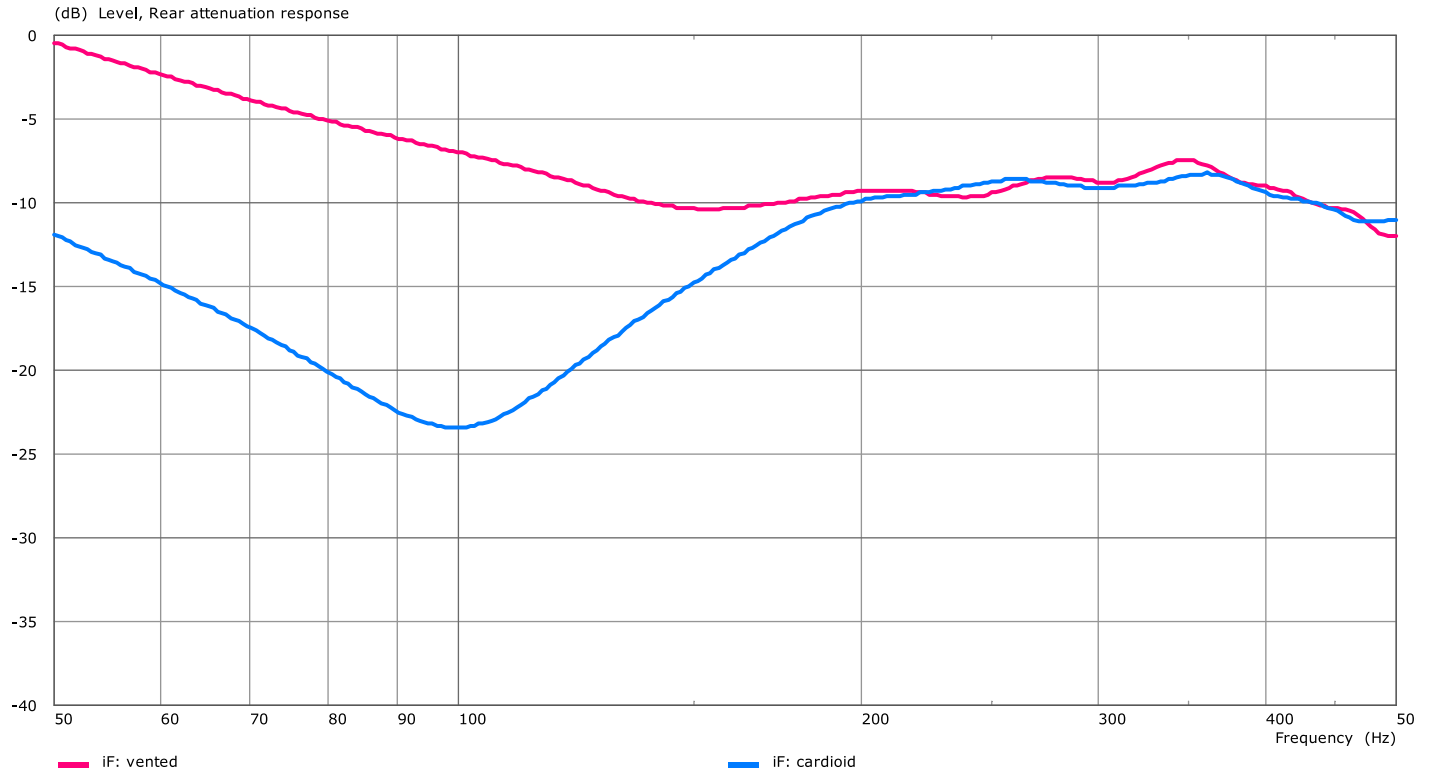

Perform

PT-70

Measurement charts

rear attenuation

directivity index 60° × 50° version

directivity index 90° × 50° version

frequency response 60° × 50° version

frequency response 90° × 50° version

polar pattern 90° × 50° version

polar pattern 60° × 50° version

horizontal coverage 60° × 50° version

vertical coverage 60° × 50° version

vertical coverage 90° × 50° version

horizontal coverage 90° × 50° version