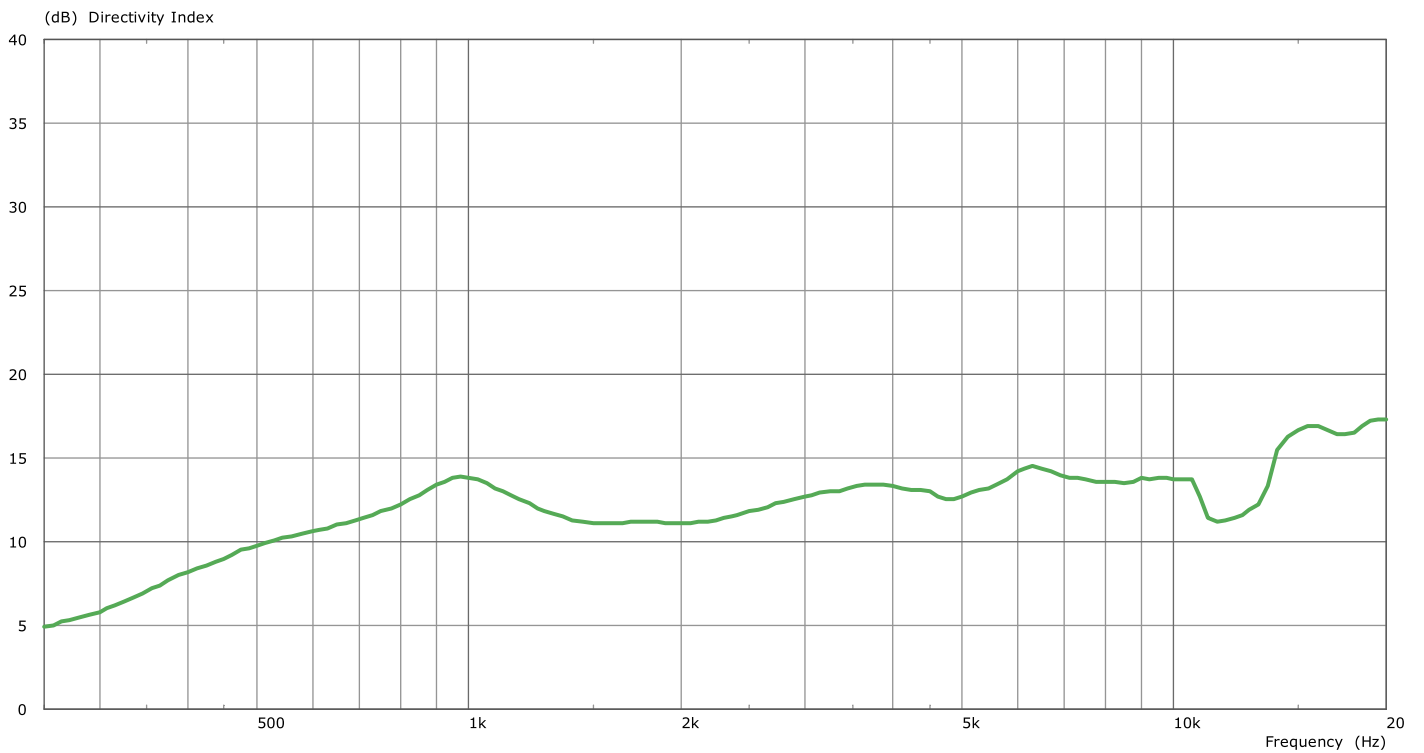

Perform

PT-70

Measurement charts

rear attenuation

directivity index 60° × 50° version

directivity index 90° × 50° version

frequency response 60° × 50° version

frequency response 90° × 50° version

polar pattern 90° × 50° version

polar pattern 60° × 50° version

horizontal coverage 60° × 50° version

vertical coverage 60° × 50° version

vertical coverage 90° × 50° version

horizontal coverage 90° × 50° version