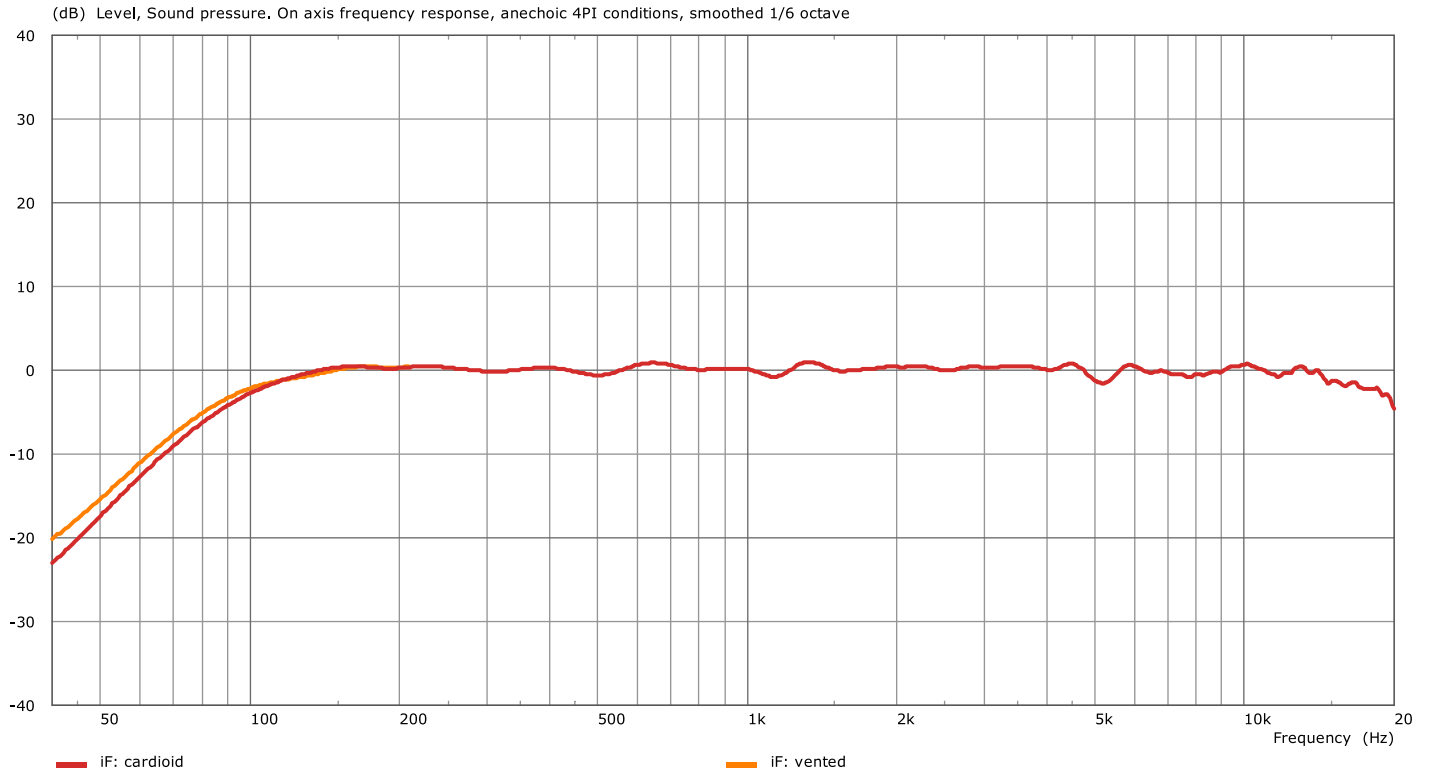

Perform

PT-70

Measurement charts

rear attenuation

directivity index 60° × 50° version

directivity index 90° × 50° version

frequency response 60° × 50° version

frequency response 90° × 50° version

polar pattern 90° × 50° version

polar pattern 60° × 50° version

horizontal coverage 60° × 50° version

vertical coverage 60° × 50° version

vertical coverage 90° × 50° version

horizontal coverage 90° × 50° version