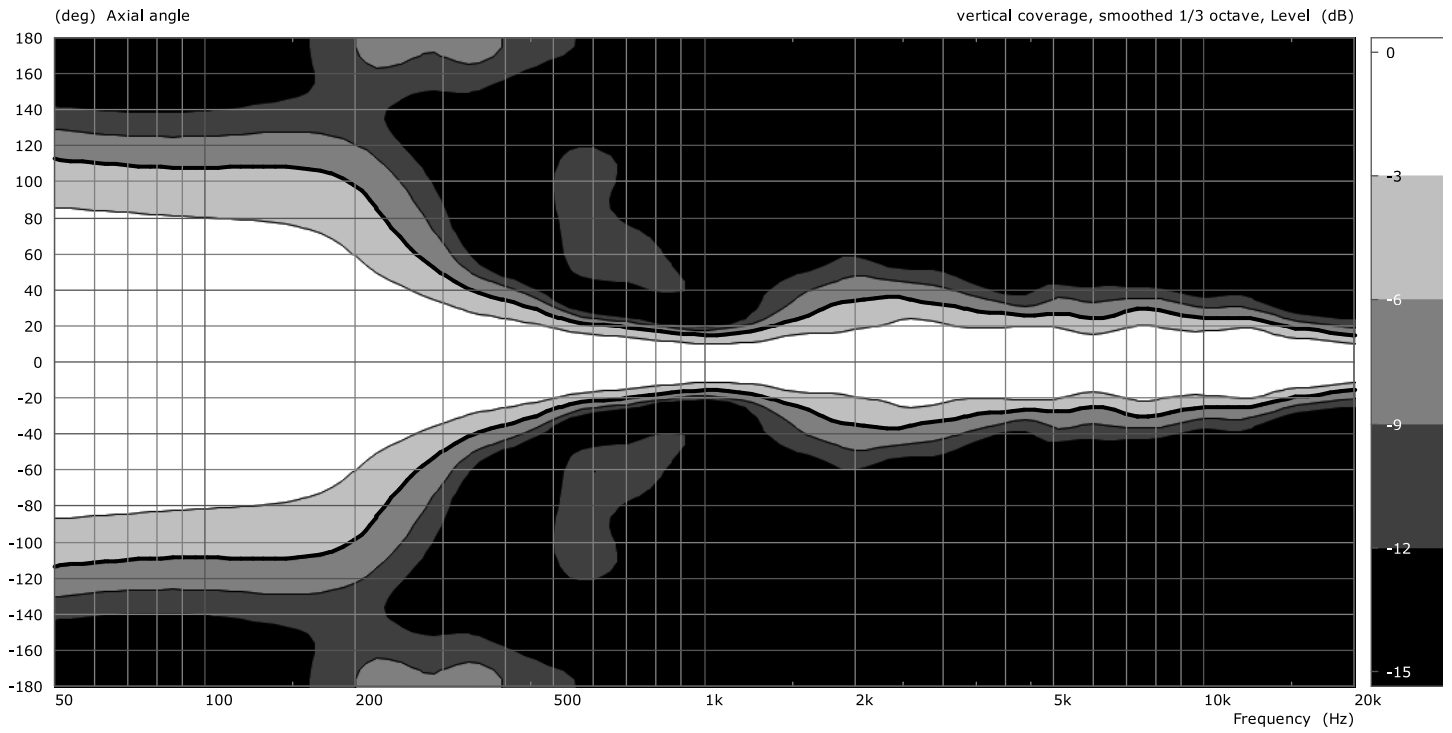

Perform

PT-70

Measurement charts

rear attenuation

directivity index 60° × 50° version

directivity index 90° × 50° version

frequency response 60° × 50° version

frequency response 90° × 50° version

polar pattern 90° × 50° version

polar pattern 60° × 50° version

horizontal coverage 60° × 50° version

vertical coverage 60° × 50° version

vertical coverage 90° × 50° version

horizontal coverage 90° × 50° version