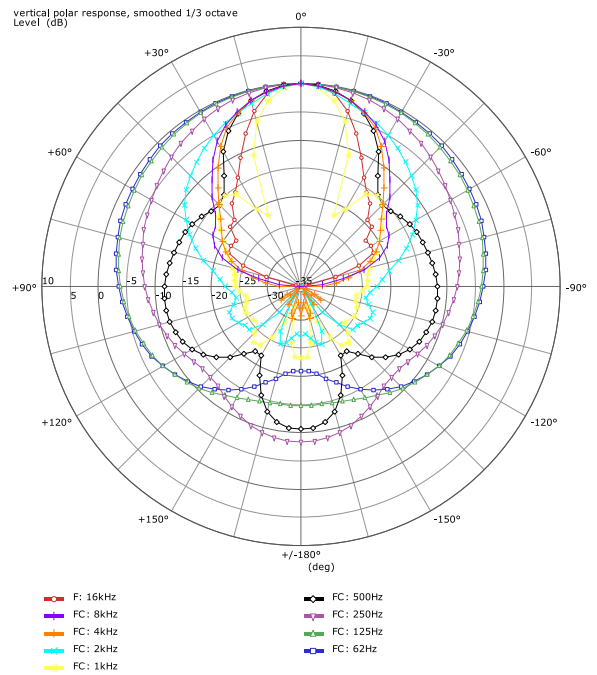

Perform

PT-70

Measurement charts

rear attenuation

directivity index 60° × 50° version

directivity index 90° × 50° version

frequency response 60° × 50° version

frequency response 90° × 50° version

polar pattern 90° × 50° version

polar pattern 60° × 50° version

horizontal coverage 60° × 50° version

vertical coverage 60° × 50° version

vertical coverage 90° × 50° version

horizontal coverage 90° × 50° version