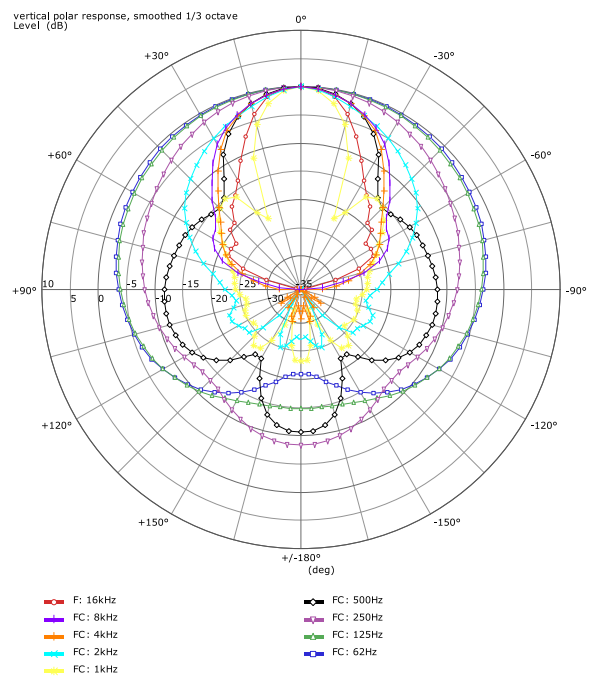

Perform

PT-70

Measurement charts

rear attenuation

directivity index 60° × 50° version

directivity index 90° × 50° version

frequency response 60° × 50° version

frequency response 90° × 50° version

polar pattern 90° × 50° version

polar pattern 60° × 50° version

horizontal coverage 60° × 50° version

vertical coverage 60° × 50° version

vertical coverage 90° × 50° version

horizontal coverage 90° × 50° version