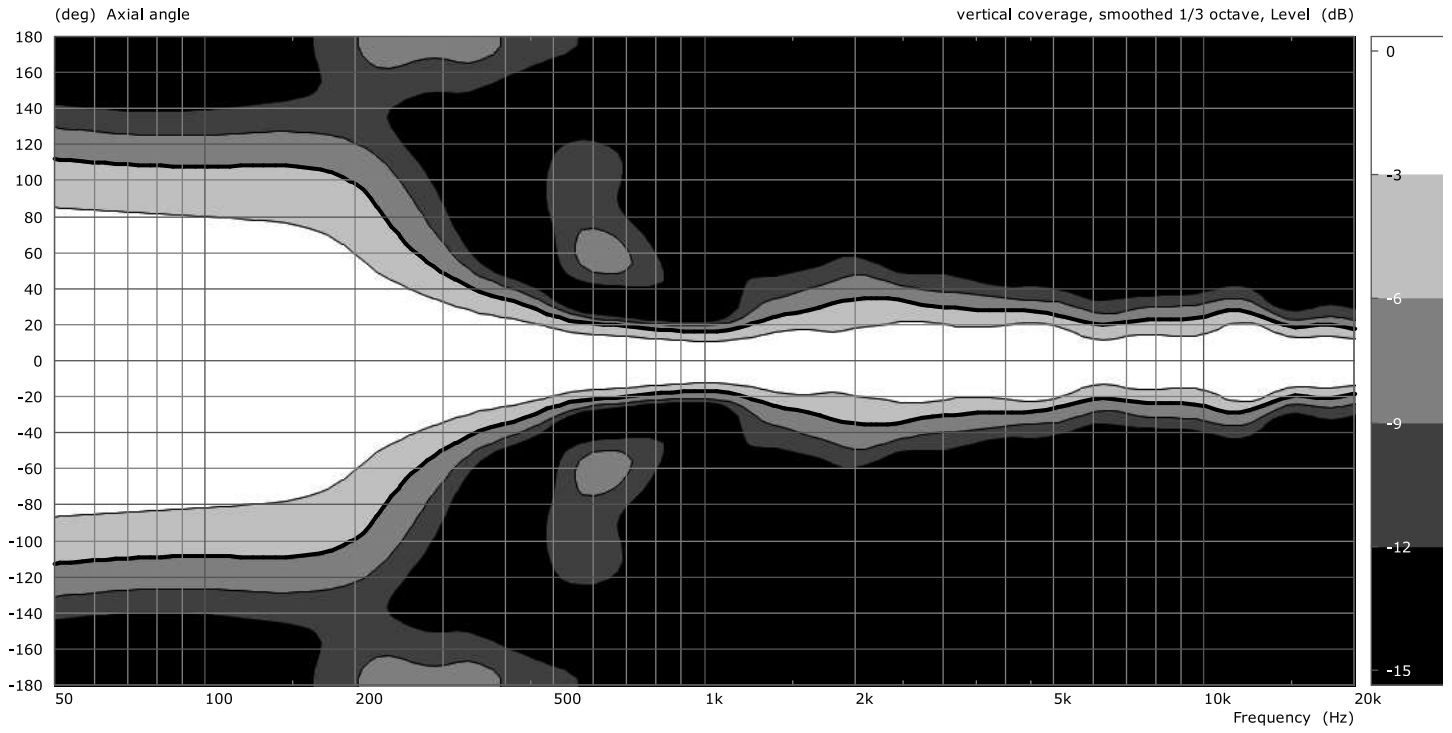

Perform

PT-70

Measurement charts

rear attenuation

directivity index 60° × 50° version

directivity index 90° × 50° version

frequency response 60° × 50° version

frequency response 90° × 50° version

polar pattern 90° × 50° version

polar pattern 60° × 50° version

horizontal coverage 60° × 50° version

vertical coverage 60° × 50° version

vertical coverage 90° × 50° version

horizontal coverage 90° × 50° version