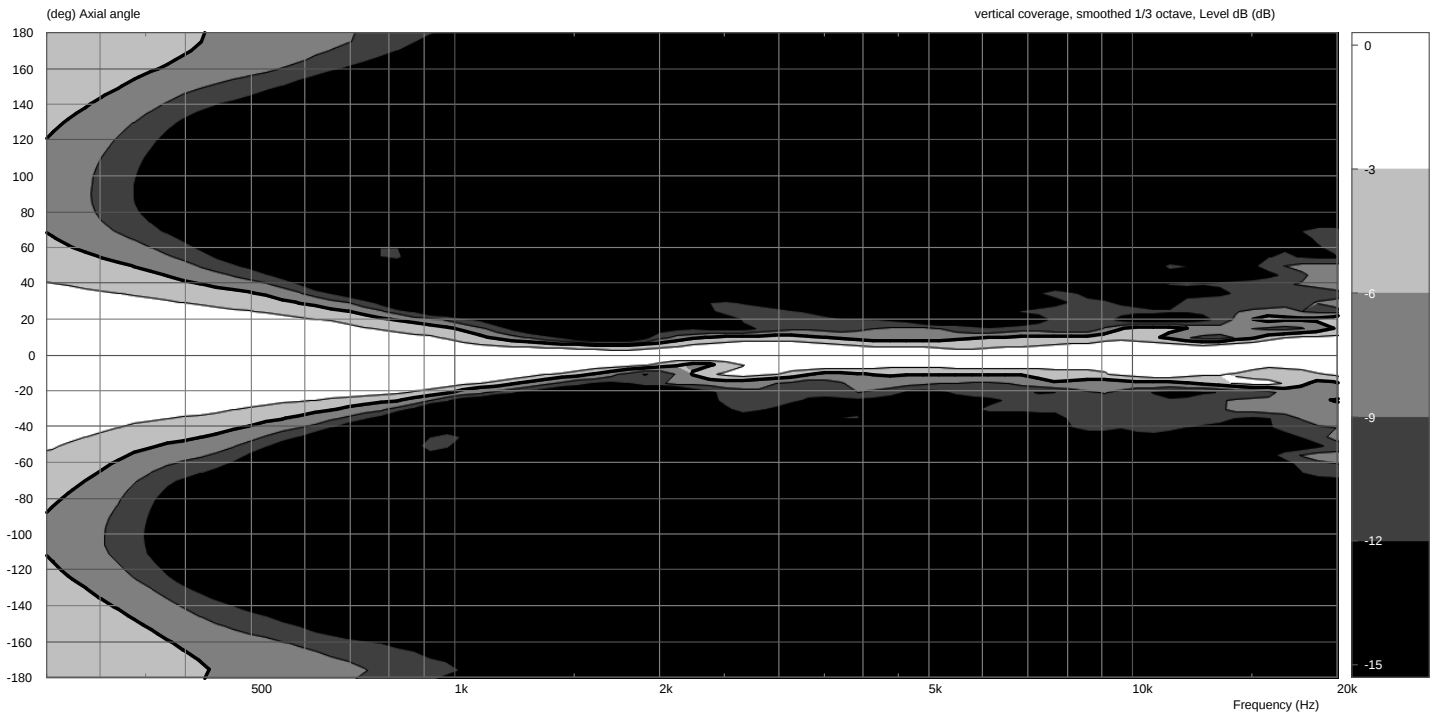

Linea

LX-501

Measurement charts

frequency response

impedance

directivity index

horizontal coverage

vertical coverage