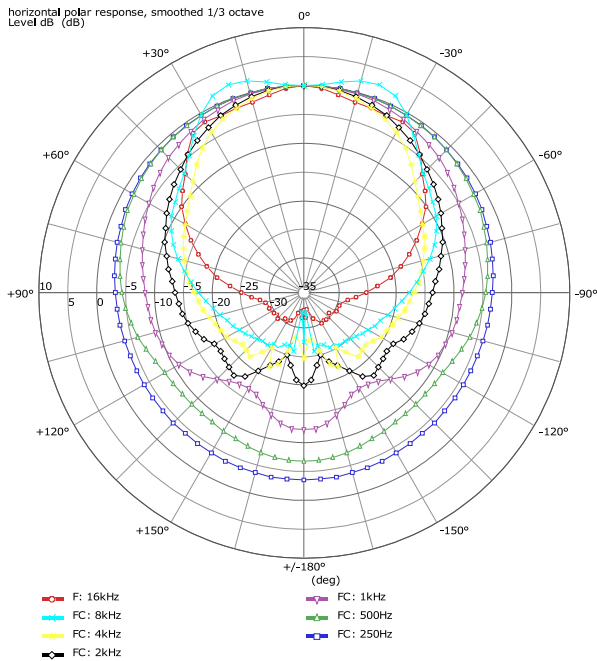

Linea

LX-501

Measurement charts

frequency response

impedance

directivity index

horizontal coverage

vertical coverage

polar pattern

Abbildung 1: LX-500 Horizontal polar response

Abbildung 2: LX-500 Vertical polar response

Fohhn Audio AG
Großer Forst 15
72622 Nuertingen
Germany

Phone +49 7022 93323-0
Fax +49 7022 93324-0
www.fohhn.com
info@fohhn.com