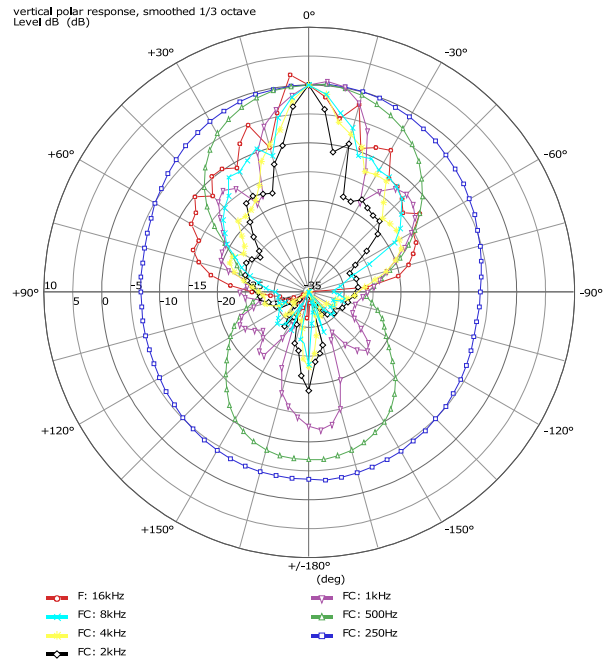

Linea

LX-501

Measurement charts

frequency response

impedance

directivity index

horizontal coverage

vertical coverage

polar pattern

Abbildung 1: LX-500 Horizontal polar response

Abbildung 2: LX-500 Vertical polar response

Fohhn Audio AG
Großer Forst 15
72622 Nuertingen
Germany

Phone +49 7022 93323-0
Fax +49 7022 93324-0
www.fohhn.com
info@fohhn.com