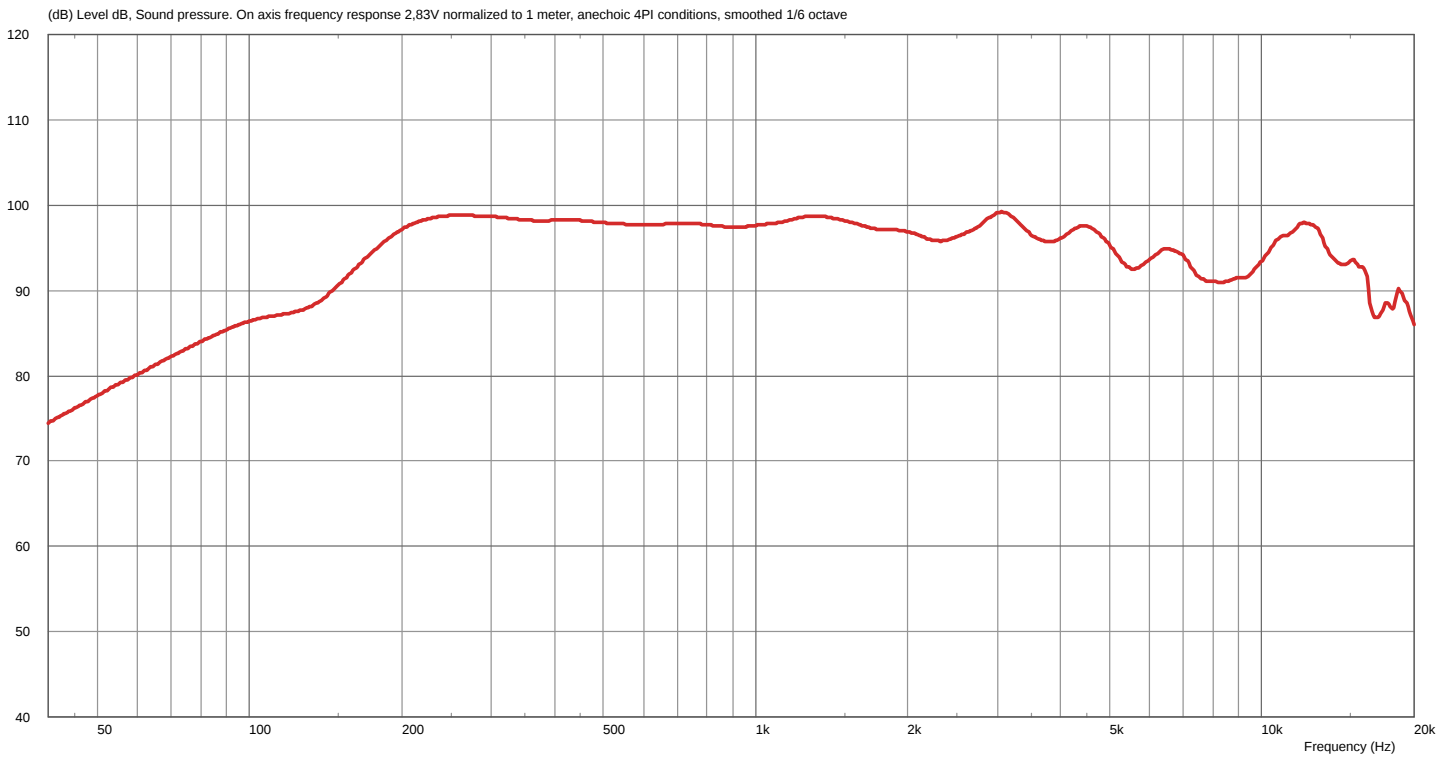

Linea

LX-501

Measurement charts

frequency response

impedance

directivity index

horizontal coverage

vertical coverage

polar pattern

Abbildung 1: LX-500 Horizontal polar response

Abbildung 2: LX-500 Vertical polar response

Fohhn Audio AG
Großer Forst 15
72622 Nuertingen
Germany

Phone +49 7022 93323-0
Fax +49 7022 93324-0
www.fohhn.com
info@fohhn.com