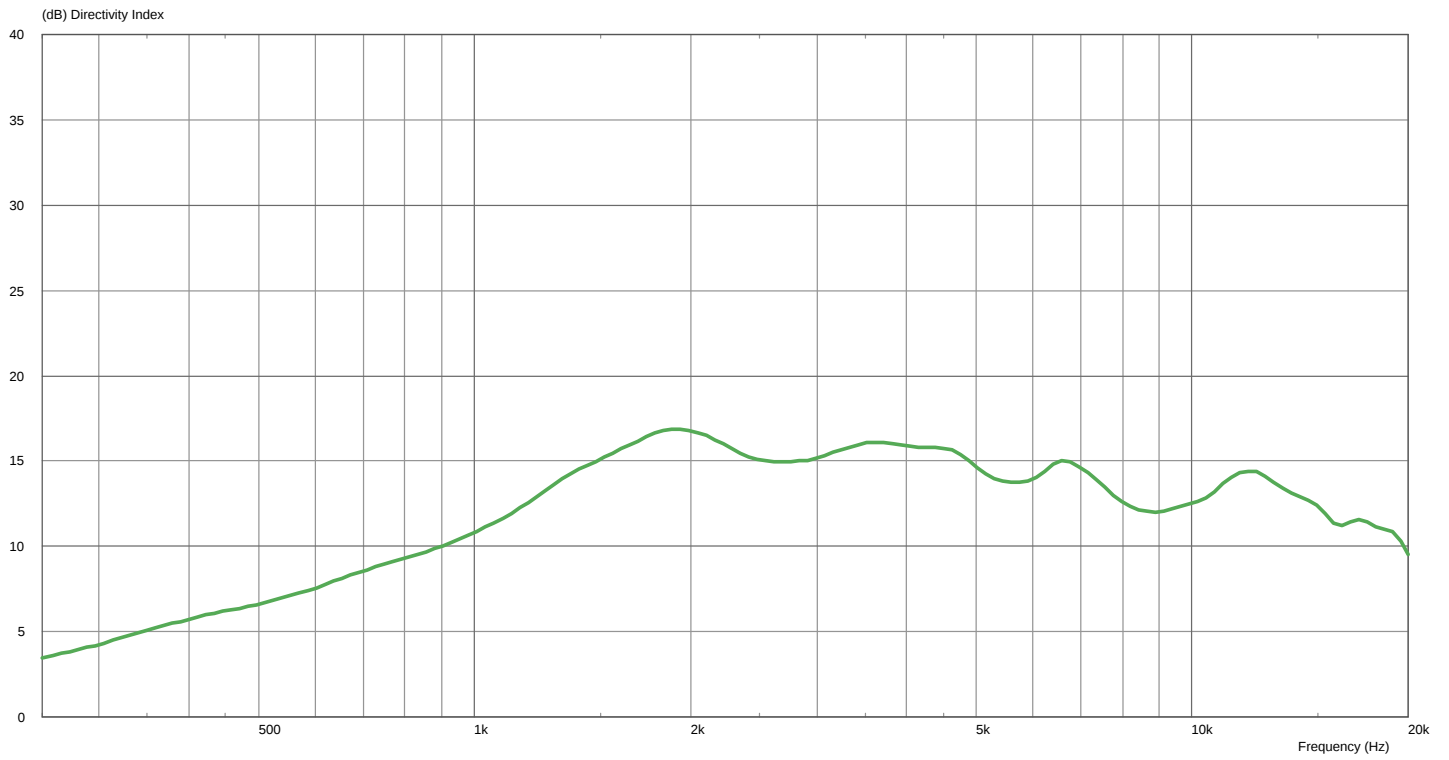

Linea

LX-501

Measurement charts

frequency response

impedance

directivity index

horizontal coverage

vertical coverage

polar pattern

Abbildung 1: LX-500 Horizontal polar response

Abbildung 2: LX-500 Vertical polar response

Fohhn Audio AG
Großer Forst 15
72622 Nuertingen
Germany

Phone +49 7022 93323-0
Fax +49 7022 93324-0
www.fohhn.com
info@fohhn.com