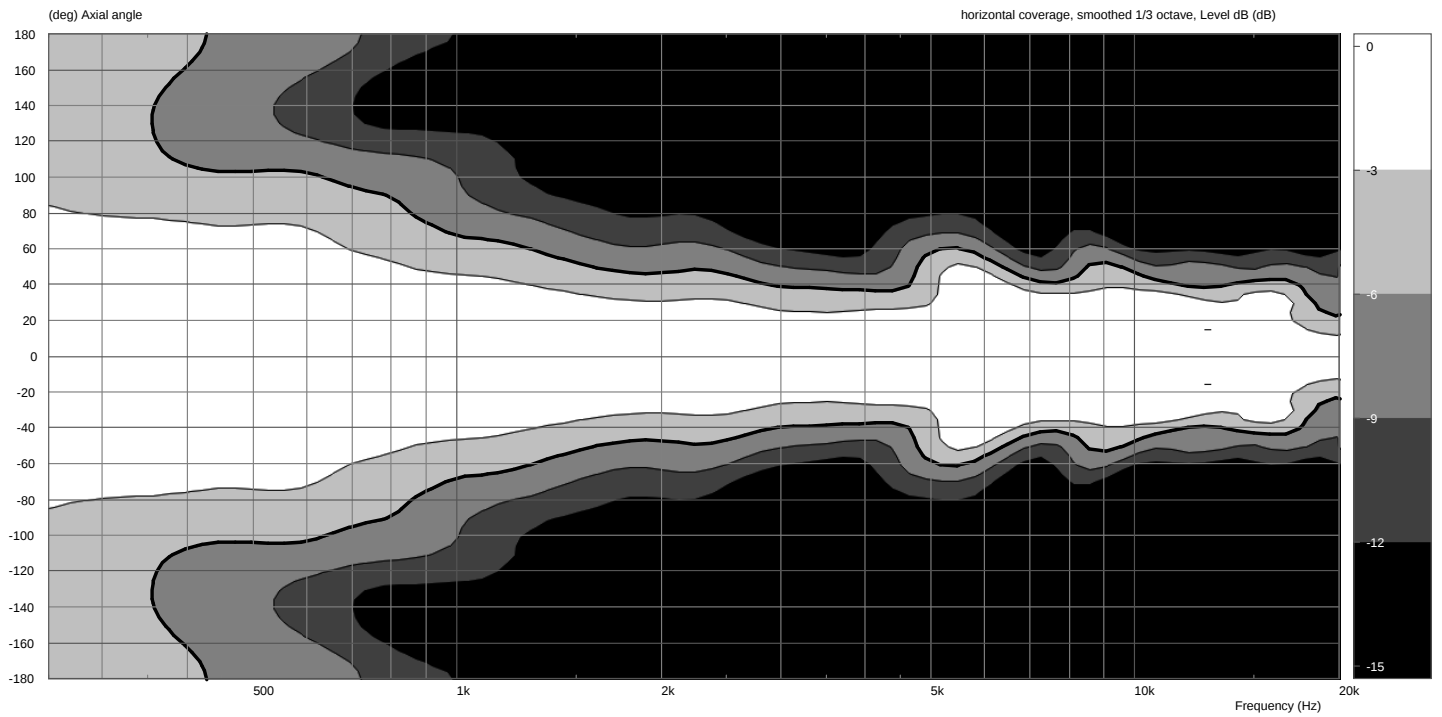

Linea

LX-501

Measurement charts

frequency response

impedance

directivity index

horizontal coverage

vertical coverage

polar pattern

Abbildung 1: LX-500 Horizontal polar response

Abbildung 2: LX-500 Vertical polar response

Fohhn Audio AG
Großer Forst 15
72622 Nuertingen
Germany

Phone +49 7022 93323-0
Fax +49 7022 93324-0
www.fohhn.com
info@fohhn.com