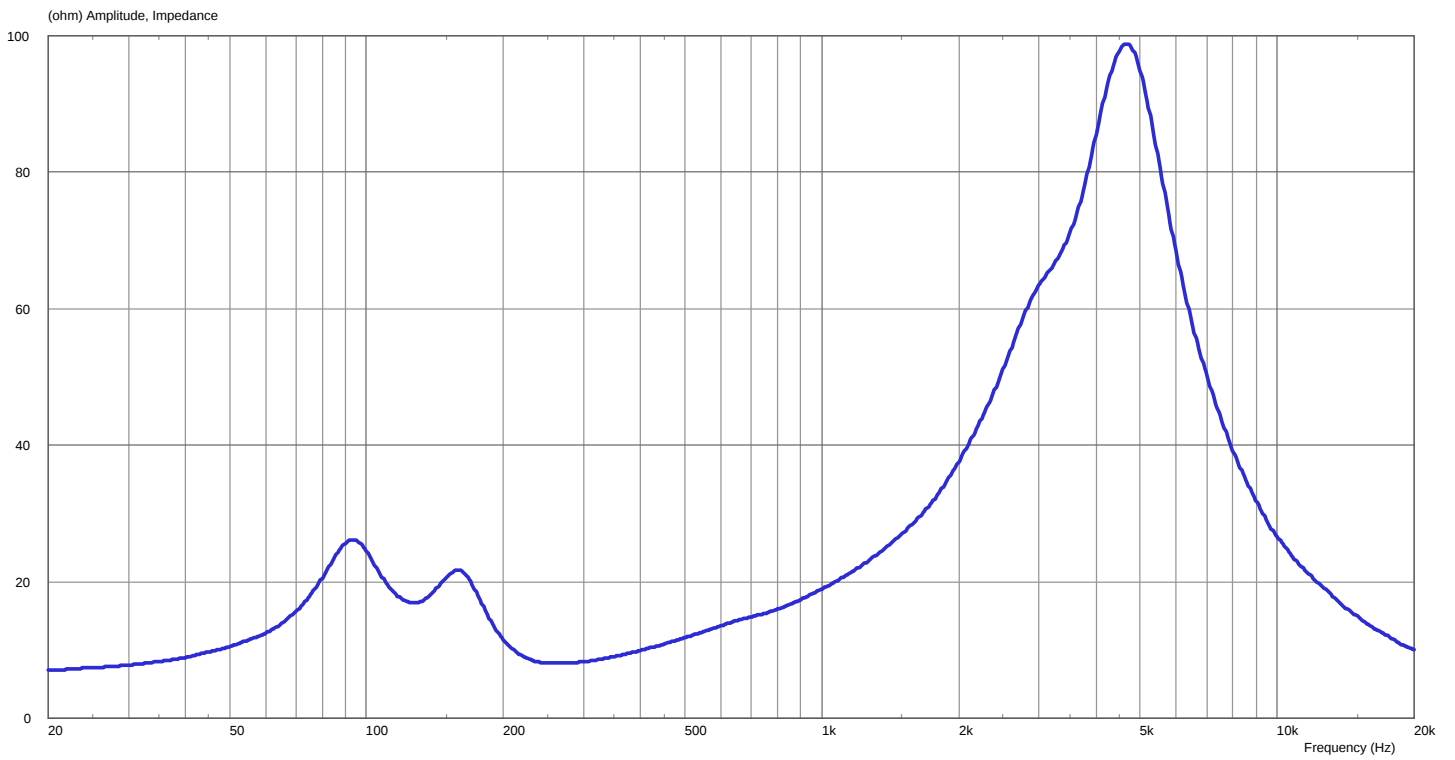

Linea

LX-501

Measurement charts

frequency response

impedance

directivity index

horizontal coverage

vertical coverage