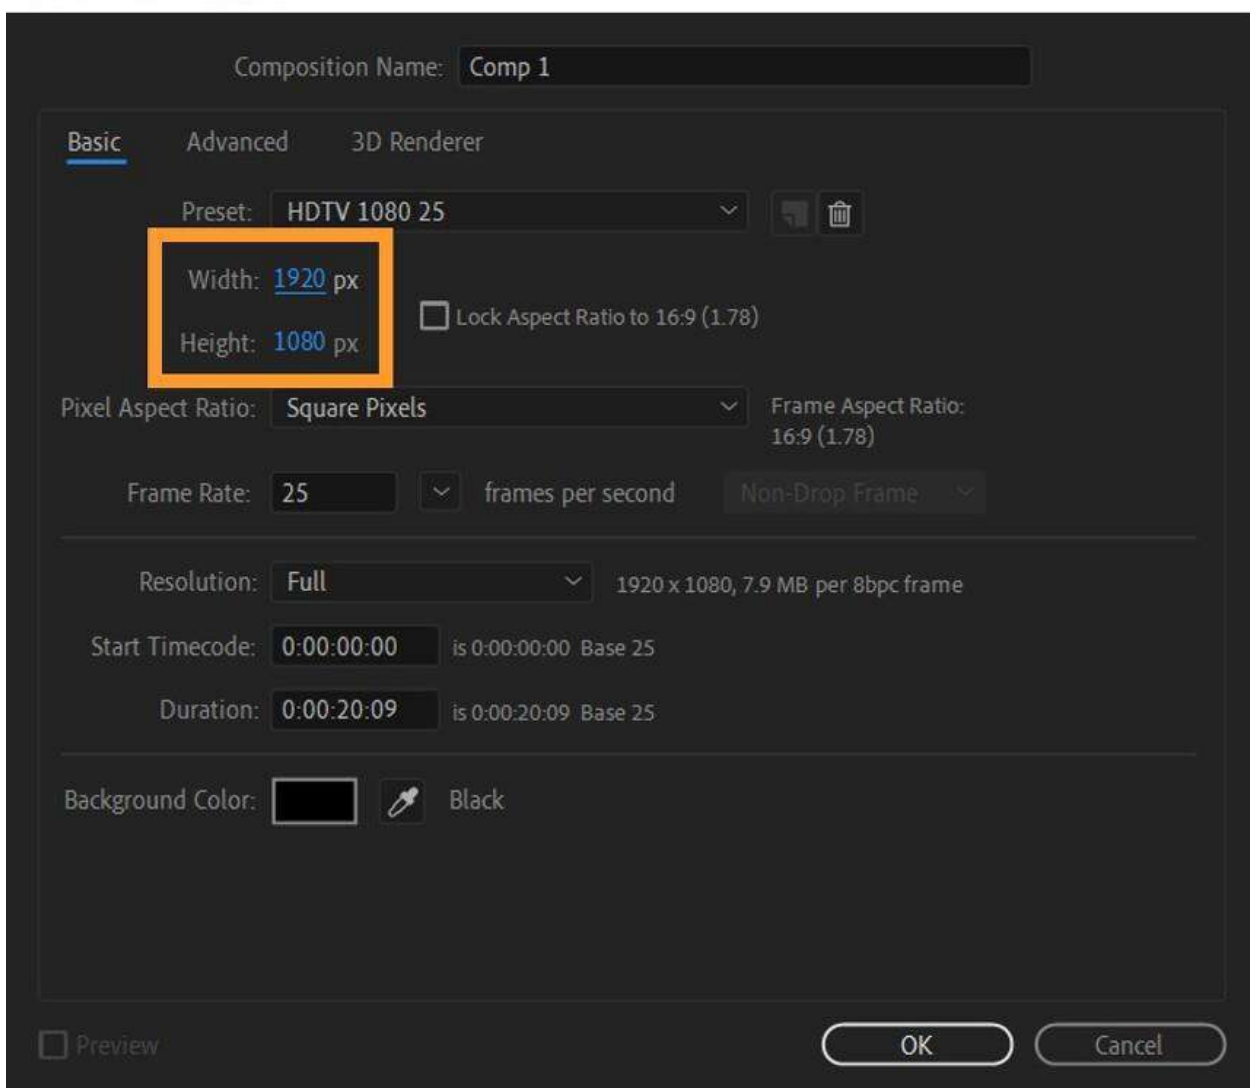

Composition Settings

× Comp 1 ≡

0:00:00:00
00000 (25.00 fps)

Layer Name Mode T TrkMat Parent & Lin

1 [몽마르뜨 검색결과 묘지 .jpg] Normal × Non

Scale 100.0, 100.0 %

× Comp 1 ≡

0:00:00:00
00000 (25.00 fps)