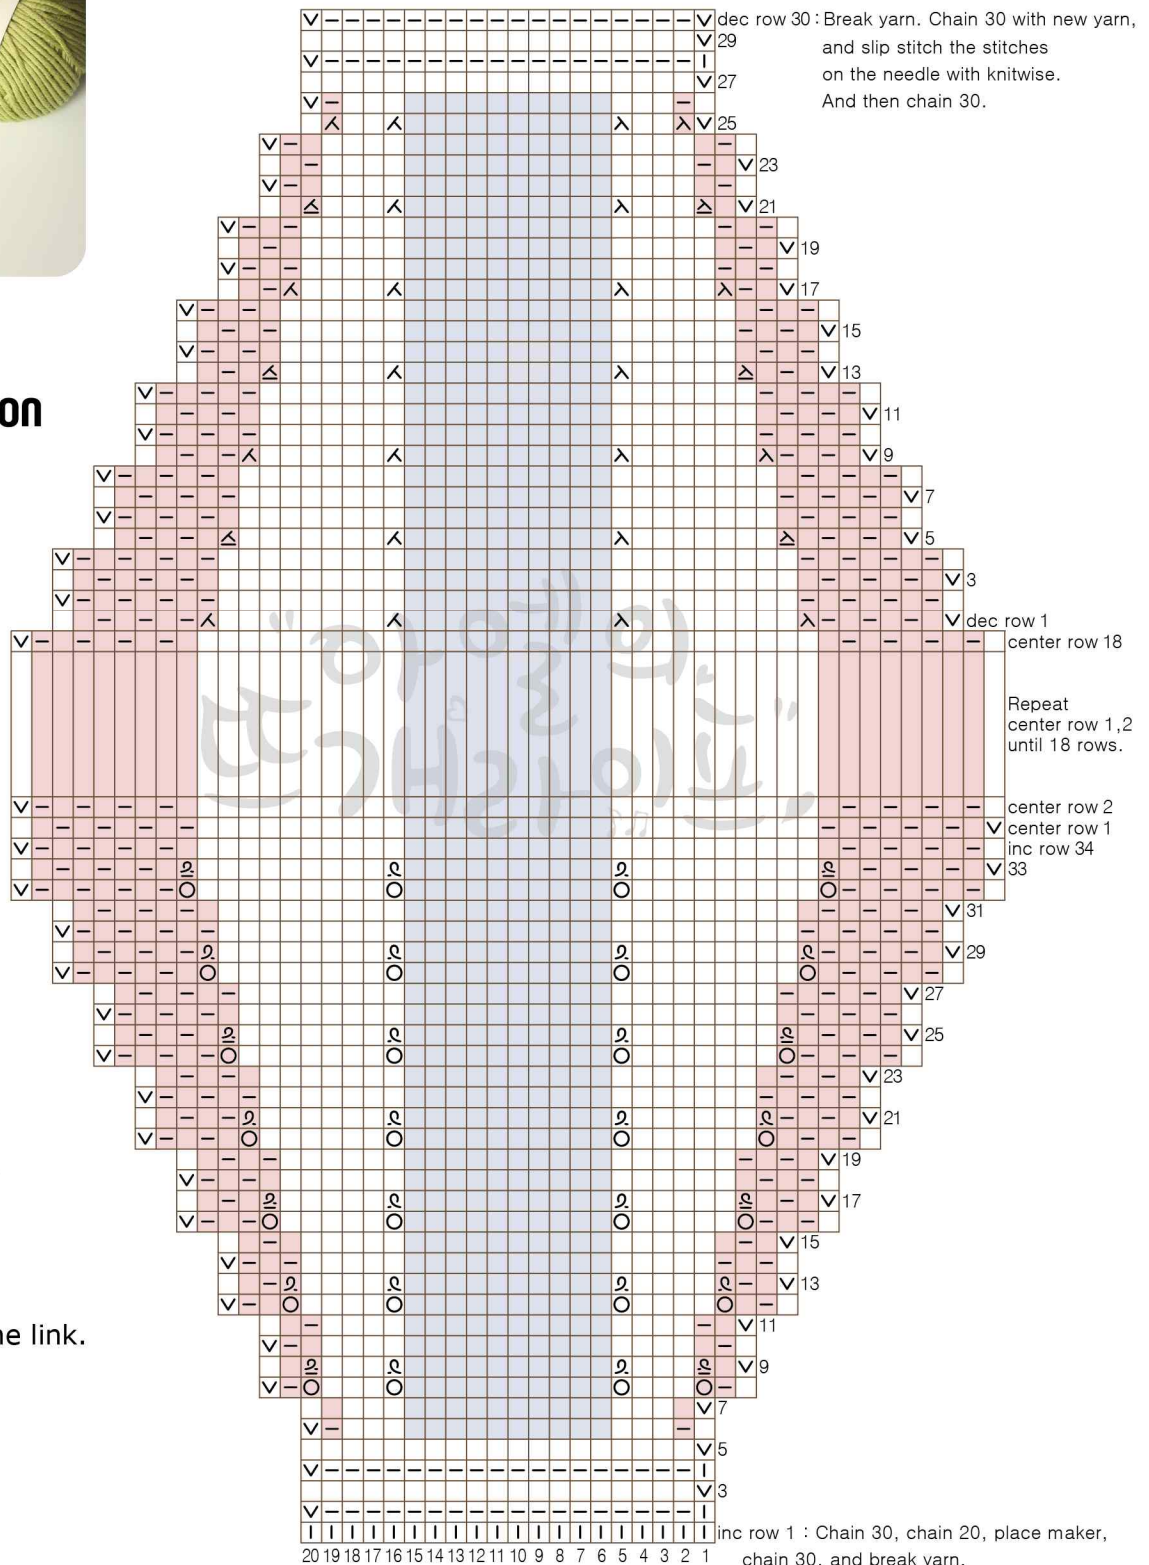

Seed Mask

AGA organic cotton (for adults)

key

- k on RS,
  p on WS
- p on RS,
  k on WS
- slip
- yarn over
- refer to the link.