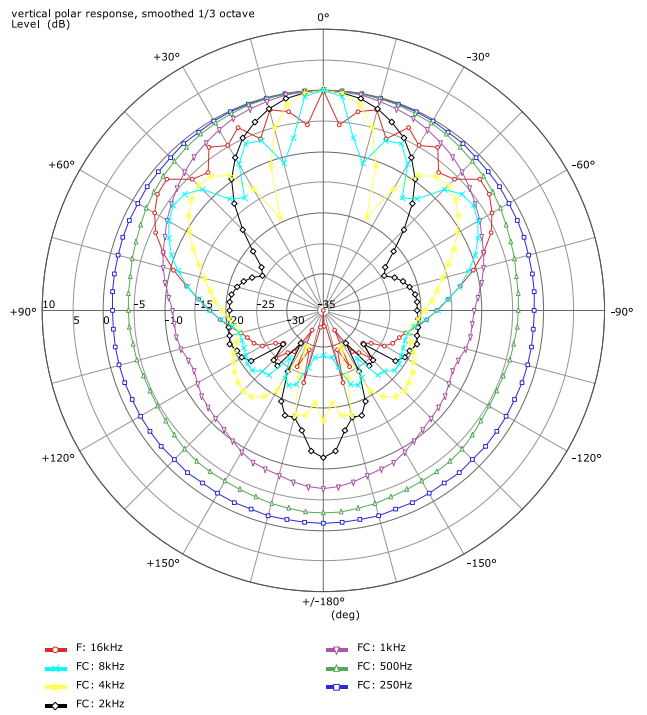

polar pattern