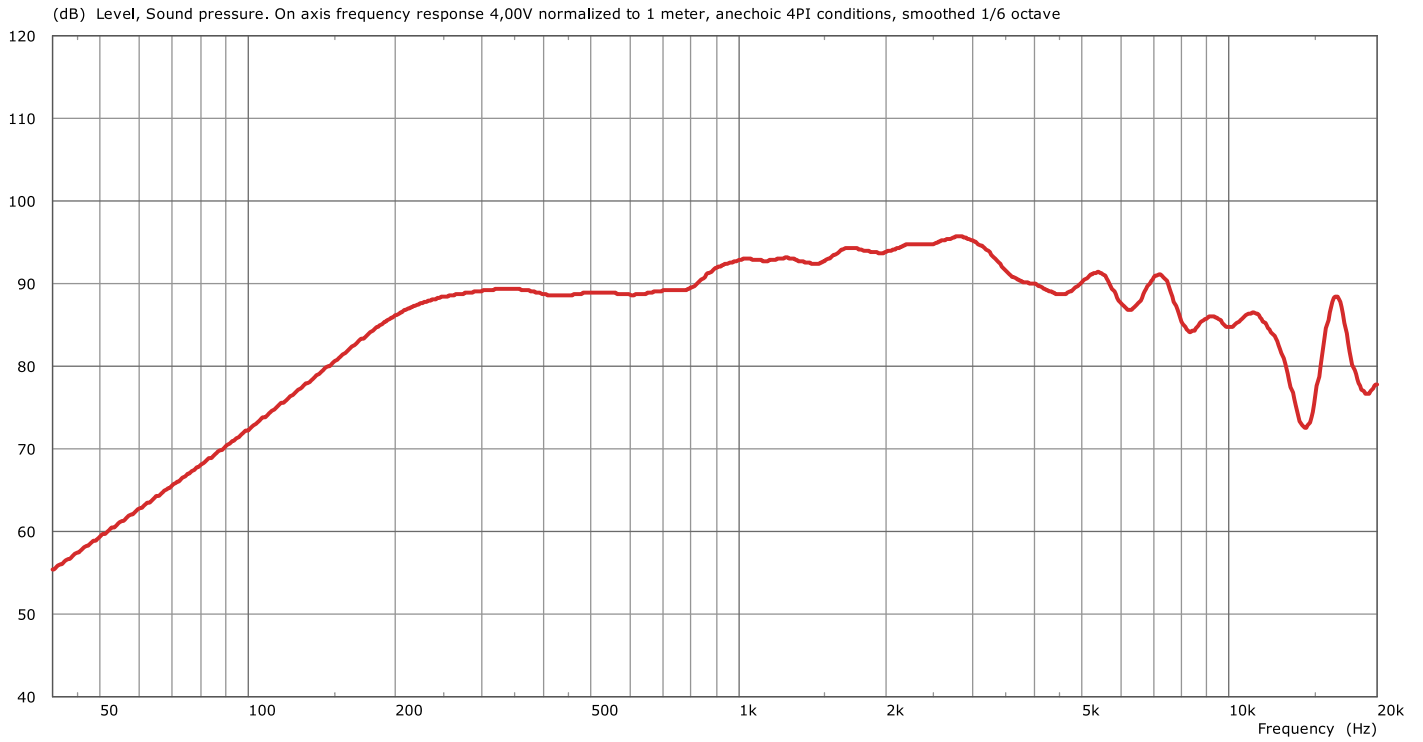

Fohhn

Linea

LC-20

frequency response

impedance

directivity index

horizontal coverage

vertical coverage