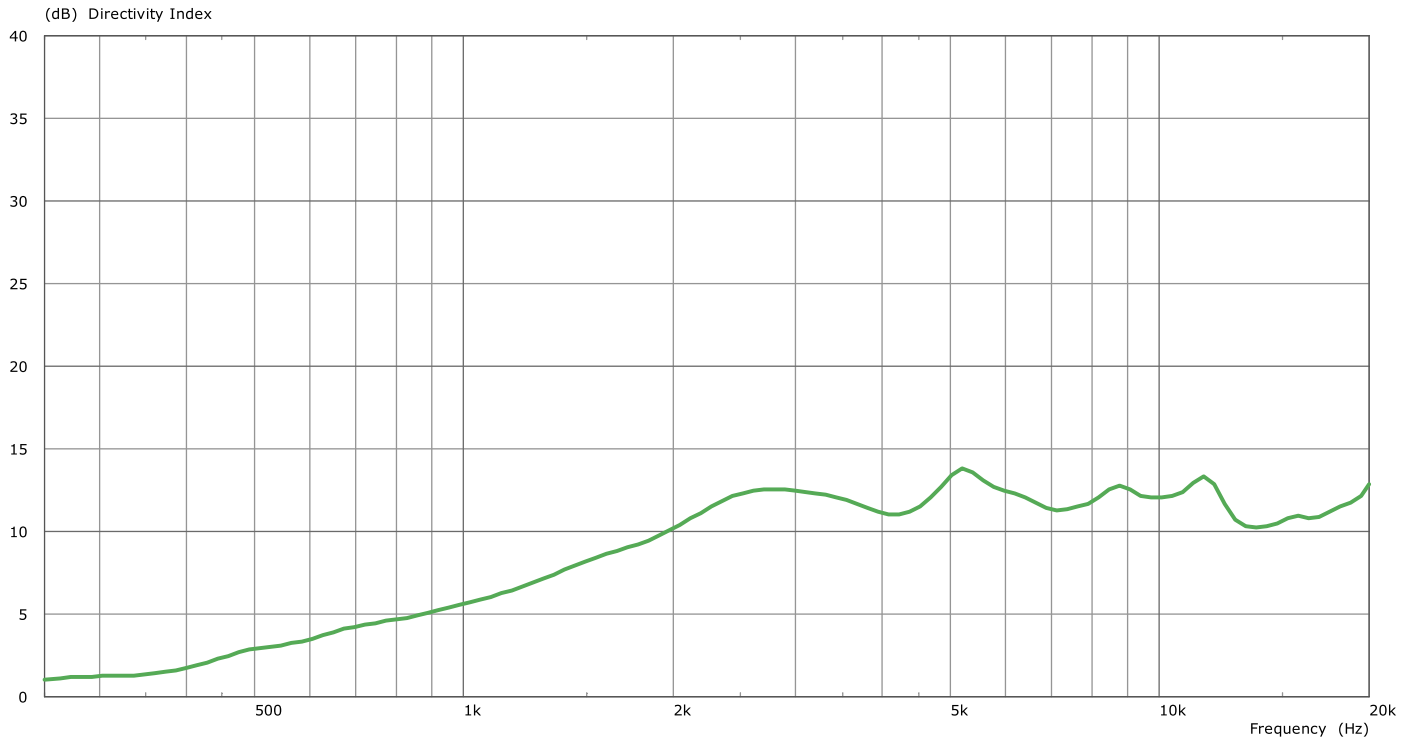

Fohhn

Linea

LC-20

frequency response

impedance

directivity index

horizontal coverage

vertical coverage