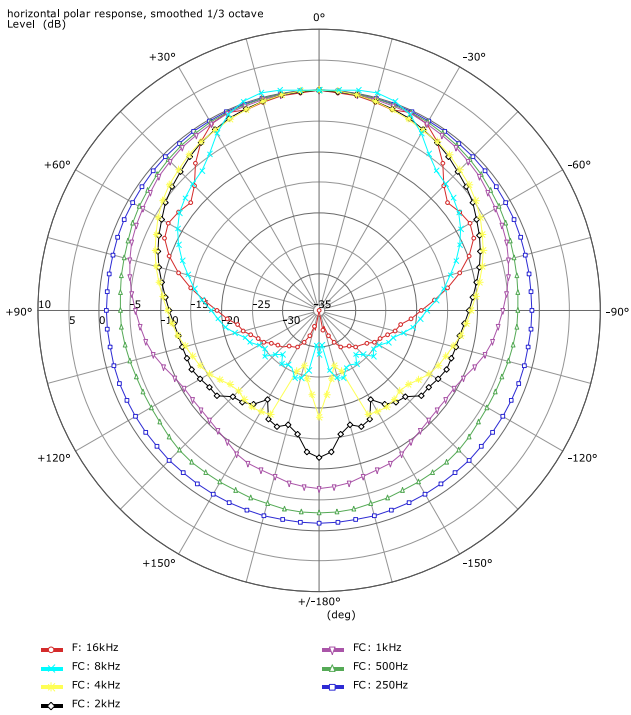

polar pattern