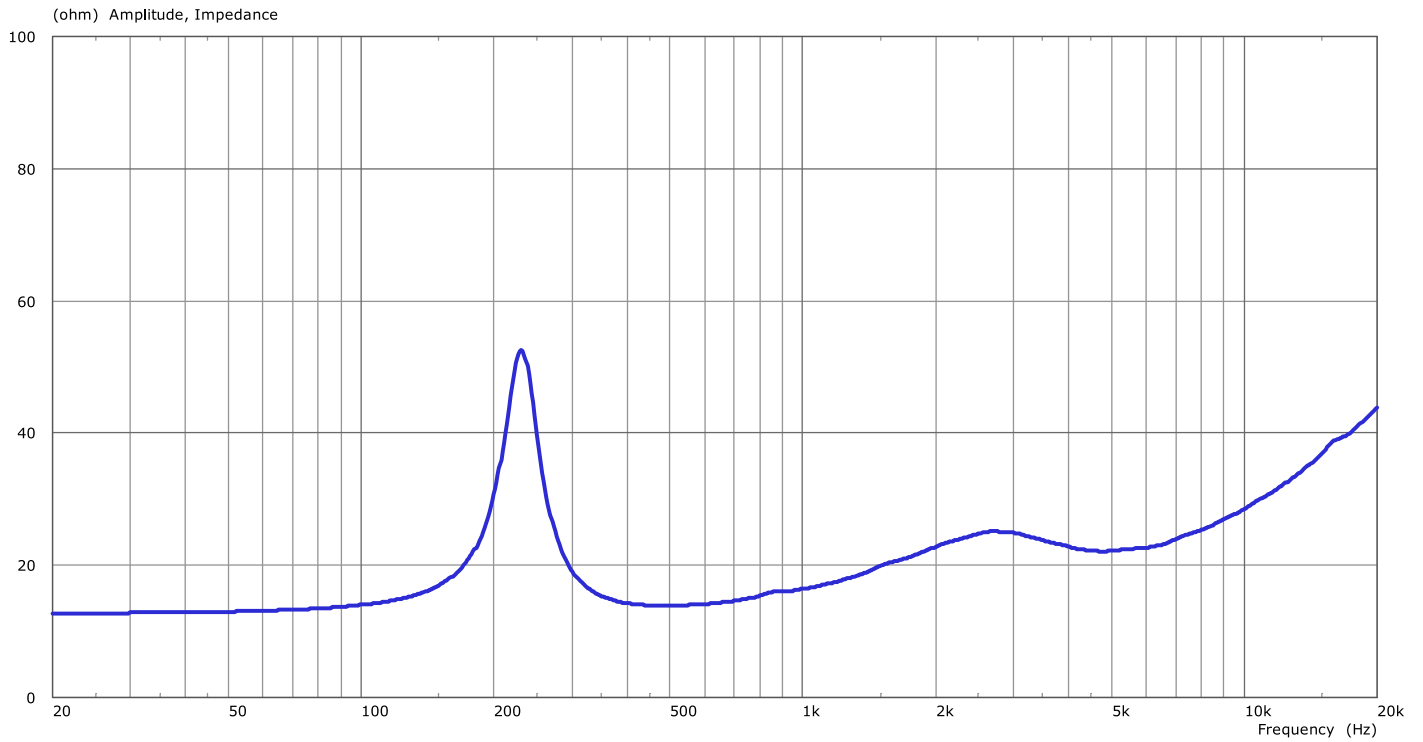

Fohhn

Linea

LC-20

frequency response

impedance

directivity index

horizontal coverage

vertical coverage