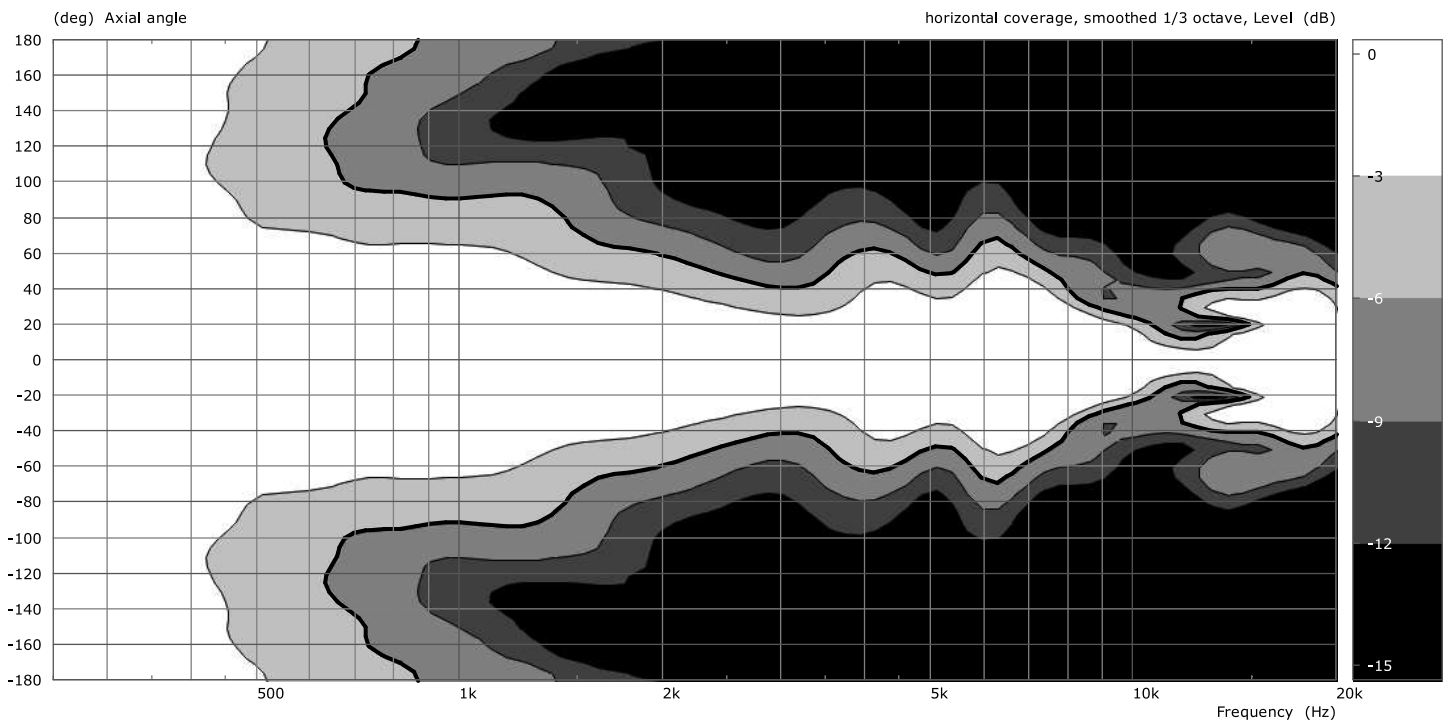

Fohhn

Linea

LC-20

frequency response

impedance

directivity index

horizontal coverage

vertical coverage