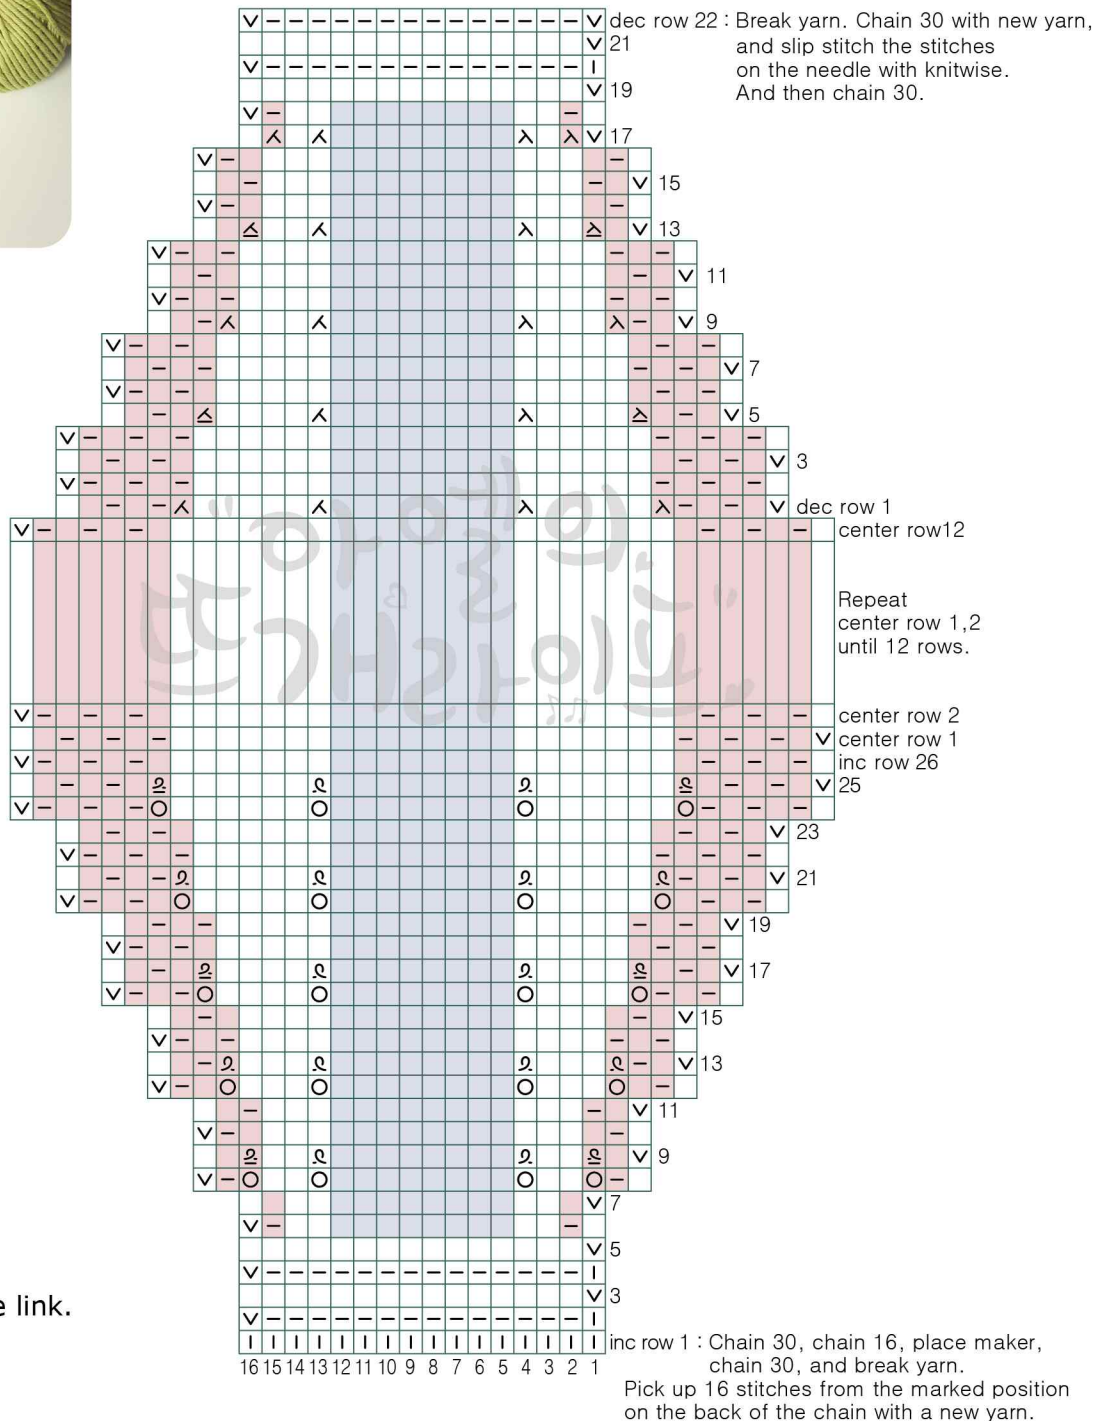

* Please refer to the following for the symbols and detailed descriptions of the patterns.

<https://youtu.be/9nR6qtAkzGQ>

* The Seed Mask design is copyrighted by Aell's Knitting Life.

This work may not be used for commercial purposes, it is forbidden to transform or steal.

Seed Mask Phil ecocoton (for children)

key

- k on RS, p on WS
- p on RS, k on WS
- slip
- yarn over
- refer to the link.
- refer to the link.