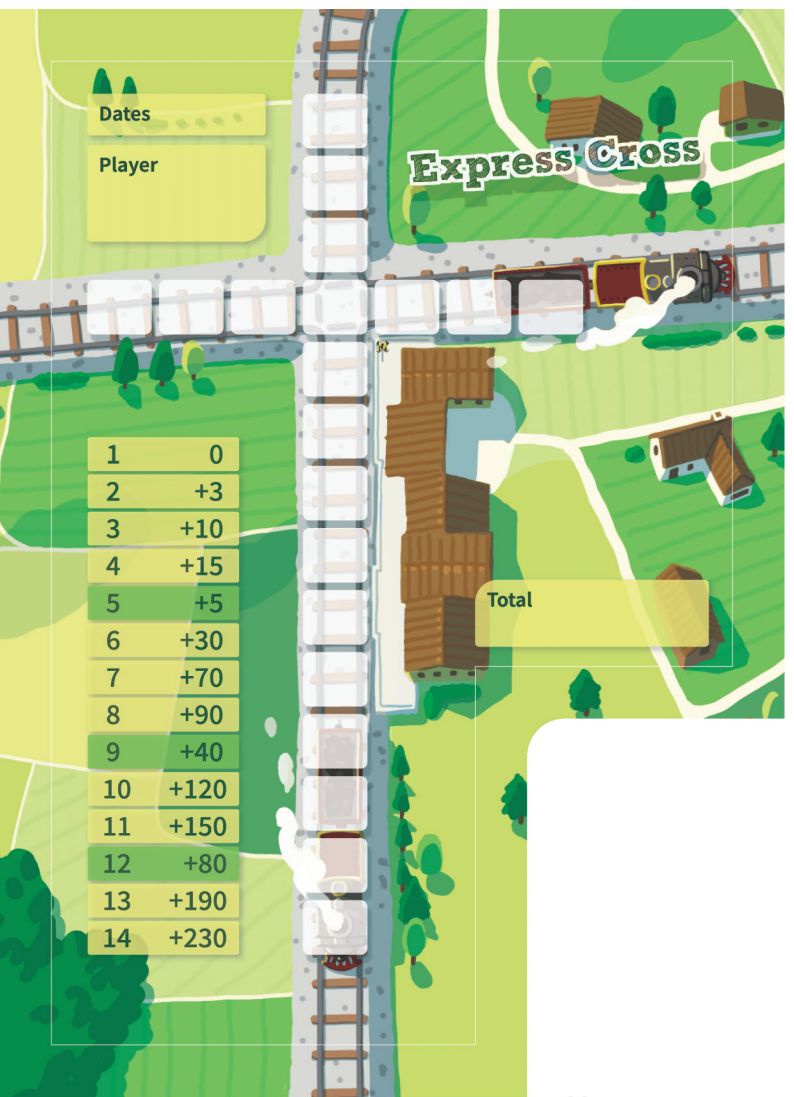

Dates

Player

Express Cross

1	0
2	+3
3	+10
4	+15
5	+5
6	+30
7	+70
8	+90
9	+40
10	+120
11	+150
12	+80
13	+190
14	+230

Total

Dates

Player

Express Cross

1	0
2	+3
3	+10
4	+15
5	+5
6	+30
7	+70
8	+90
9	+40
10	+120
11	+150
12	+80
13	+190
14	+230

Total

Dates

Player

Express Cross

1	0
2	+3
3	+10
4	+15
5	+5
6	+30
7	+70
8	+90
9	+40
10	+120
11	+150
12	+80
13	+190
14	+230

Total

Dates

Player

Express Cross

1	0
2	+3
3	+10
4	+15
5	+5
6	+30
7	+70
8	+90
9	+40
10	+120
11	+150
12	+80
13	+190
14	+230

Total

DICE Park

Break fast