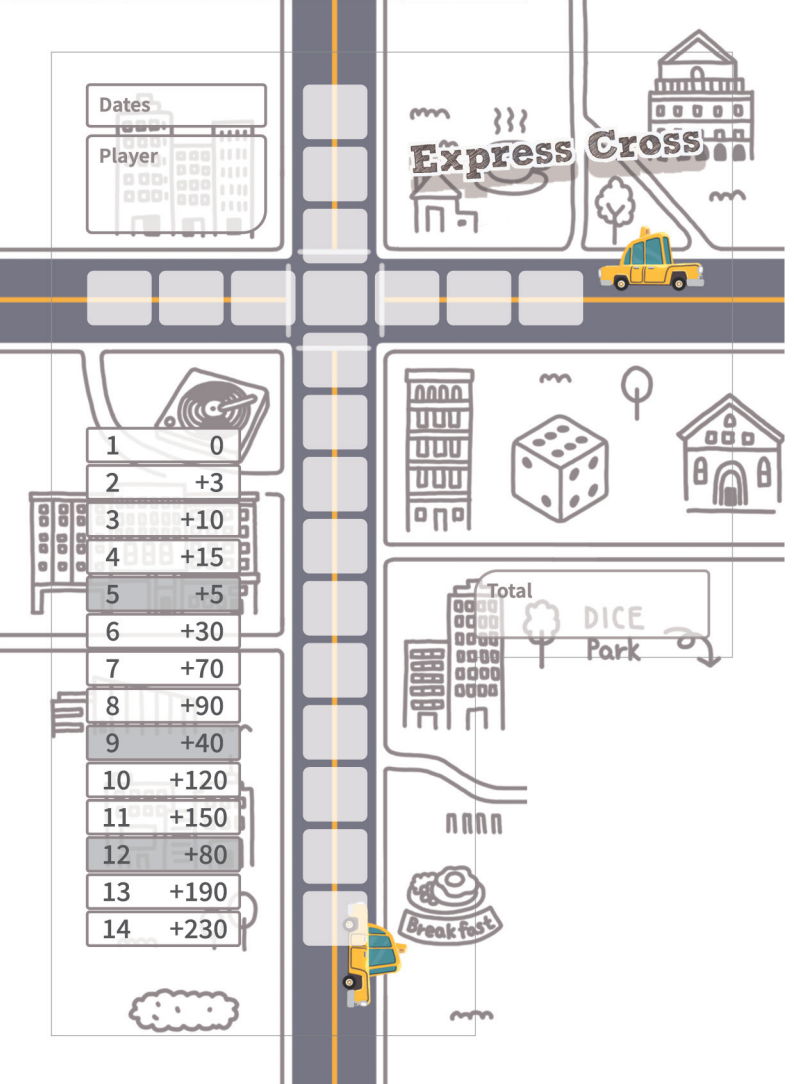

Dates

Player

Express Cross

1	0
2	+3
3	+10
4	+15
5	+5
6	+30
7	+70
8	+90
9	+40
10	+120
11	+150
12	+80
13	+190
14	+230

Total

Dates

Player

Express Cross

1	0
2	+3
3	+10
4	+15
5	+5
6	+30
7	+70
8	+90
9	+40
10	+120
11	+150
12	+80
13	+190
14	+230

Total

Dates

Player

Express Cross

1	0
2	+3
3	+10
4	+15
5	+5
6	+30
7	+70
8	+90
9	+40
10	+120
11	+150
12	+80
13	+190
14	+230

Total

Dates

Player

Express Cross

1	0
2	+3
3	+10
4	+15
5	+5
6	+30
7	+70
8	+90
9	+40
10	+120
11	+150
12	+80
13	+190
14	+230

Total

DICE Park

Break fast