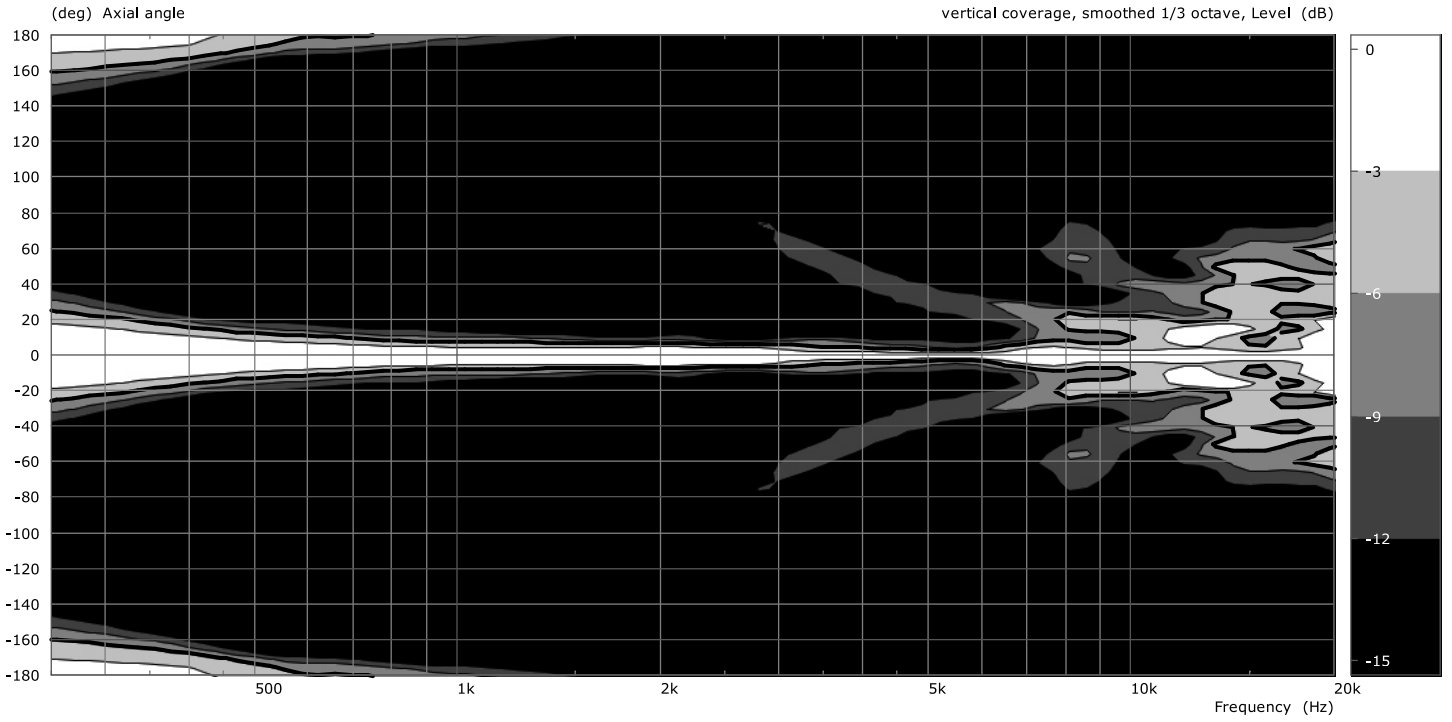

vertical coverage