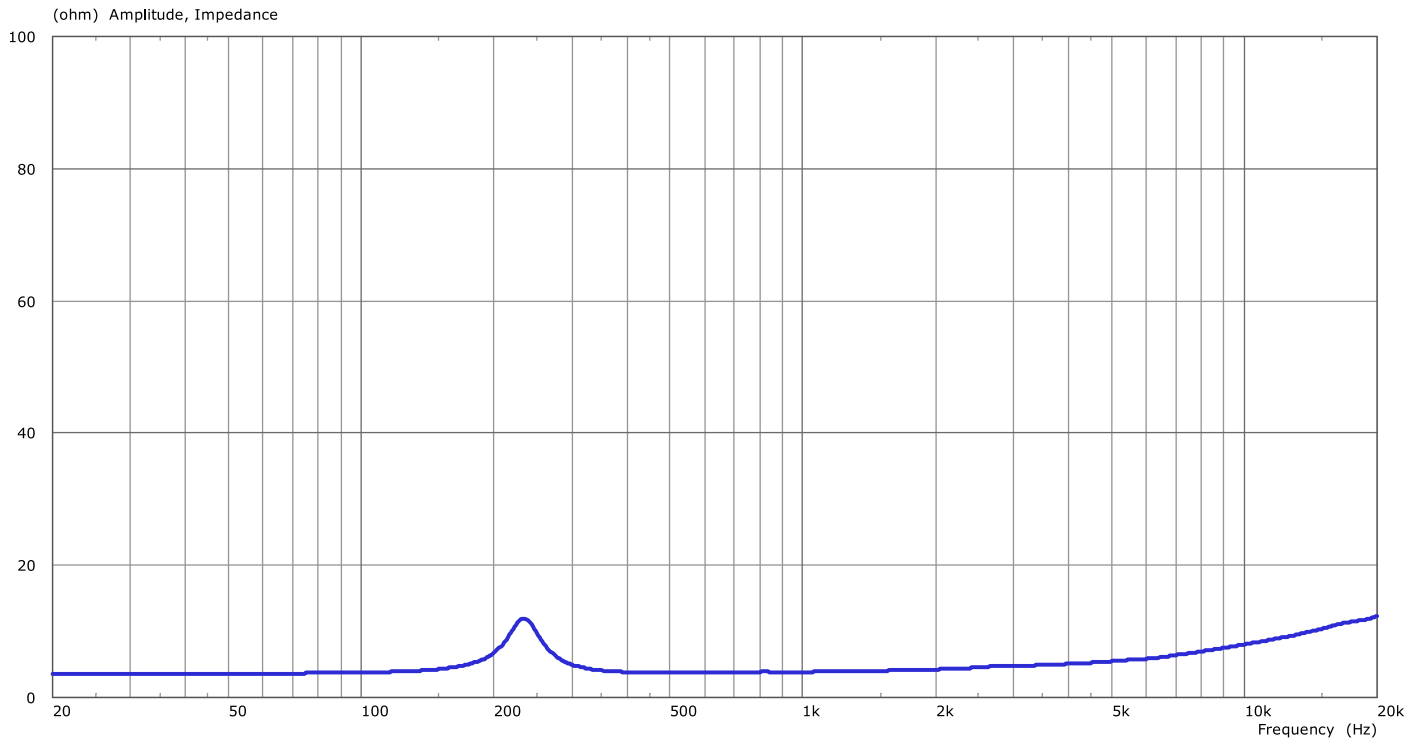

Fohhn

Measurement charts

Linea

LC-220

frequency response

impedance

directivity index

horizontal coverage