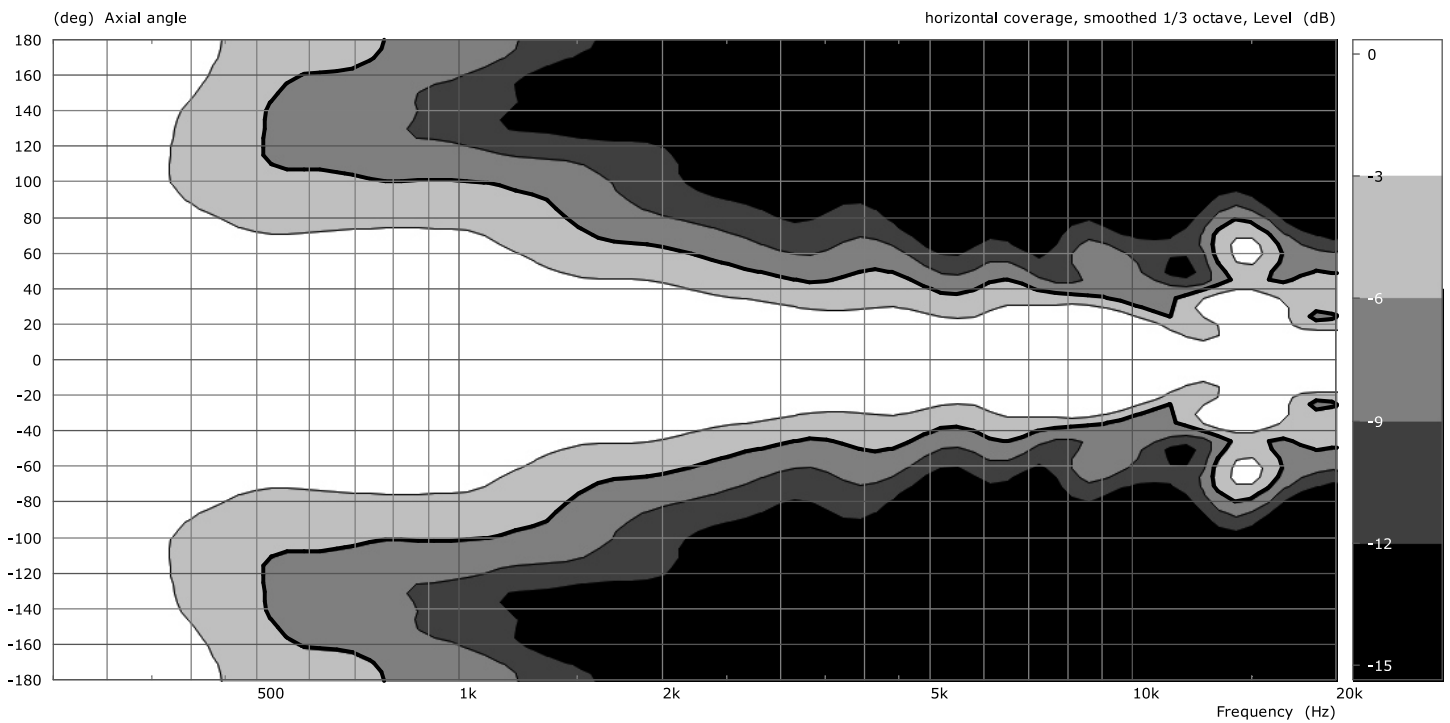

Fohhn

Measurement charts

Linea

LC-220

frequency response

impedance

directivity index

horizontal coverage