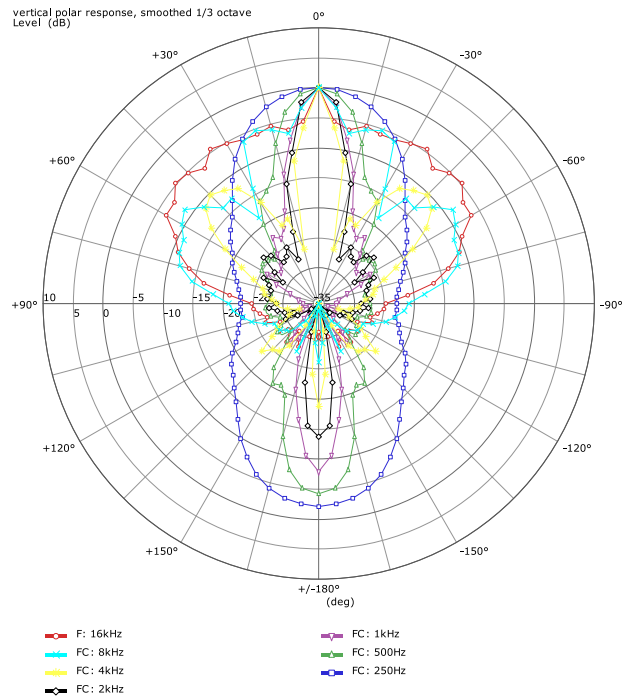

polar pattern