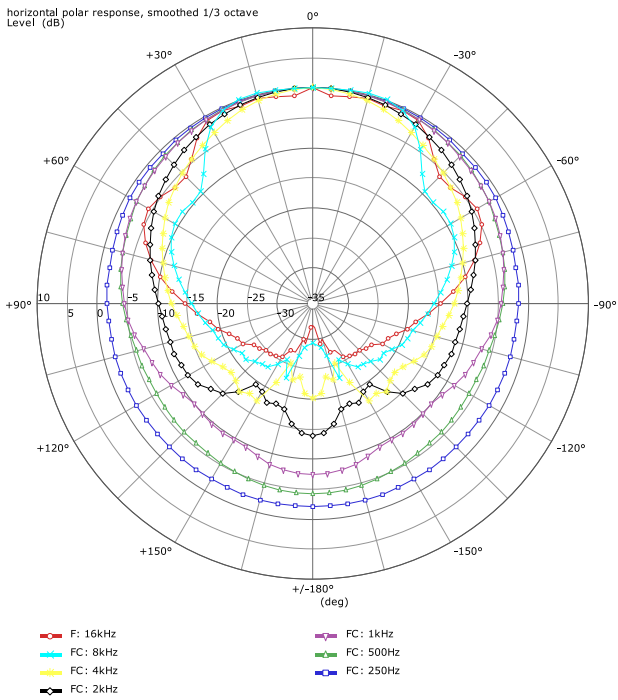

polar pattern