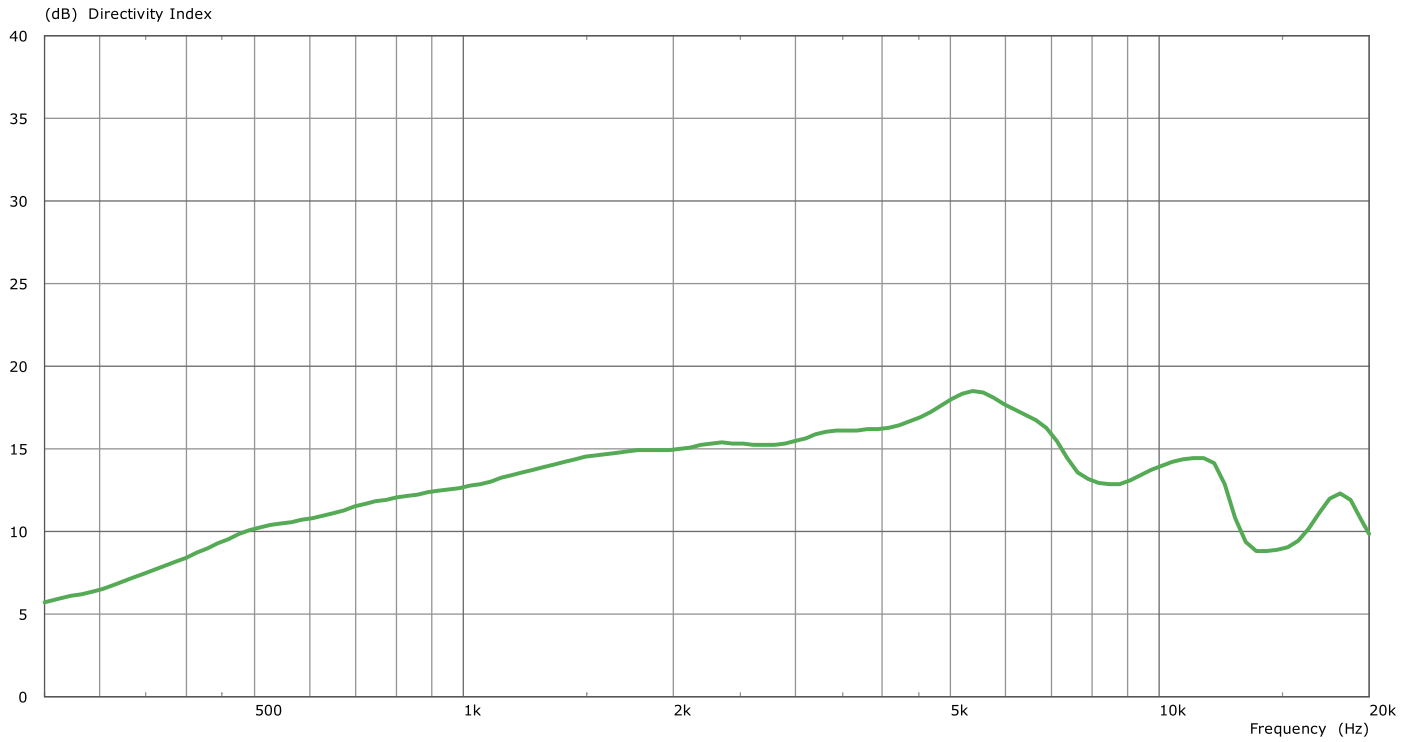

Fohhn

Measurement charts

Linea

LC-220

frequency response

impedance

directivity index

horizontal coverage