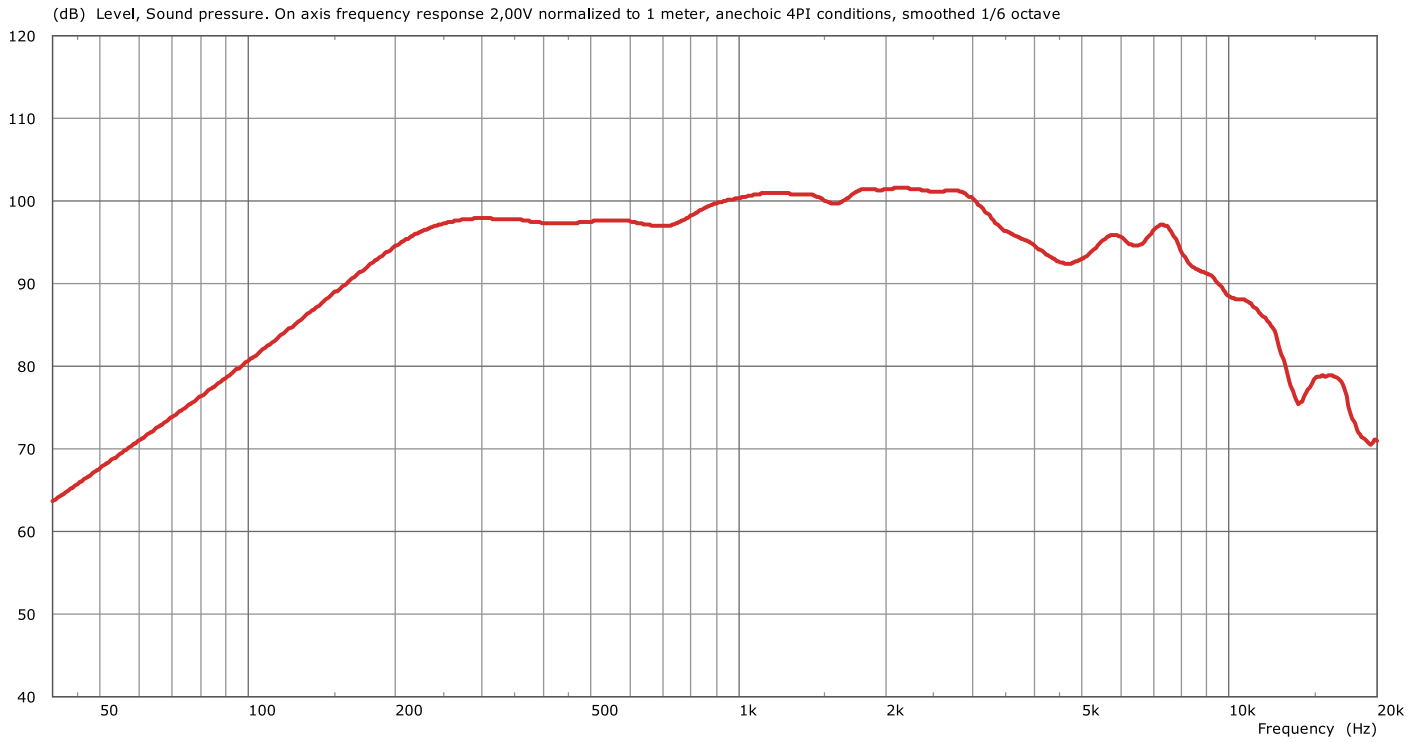

Fohhn

Measurement charts

Linea

LC-220

frequency response

impedance

directivity index

horizontal coverage