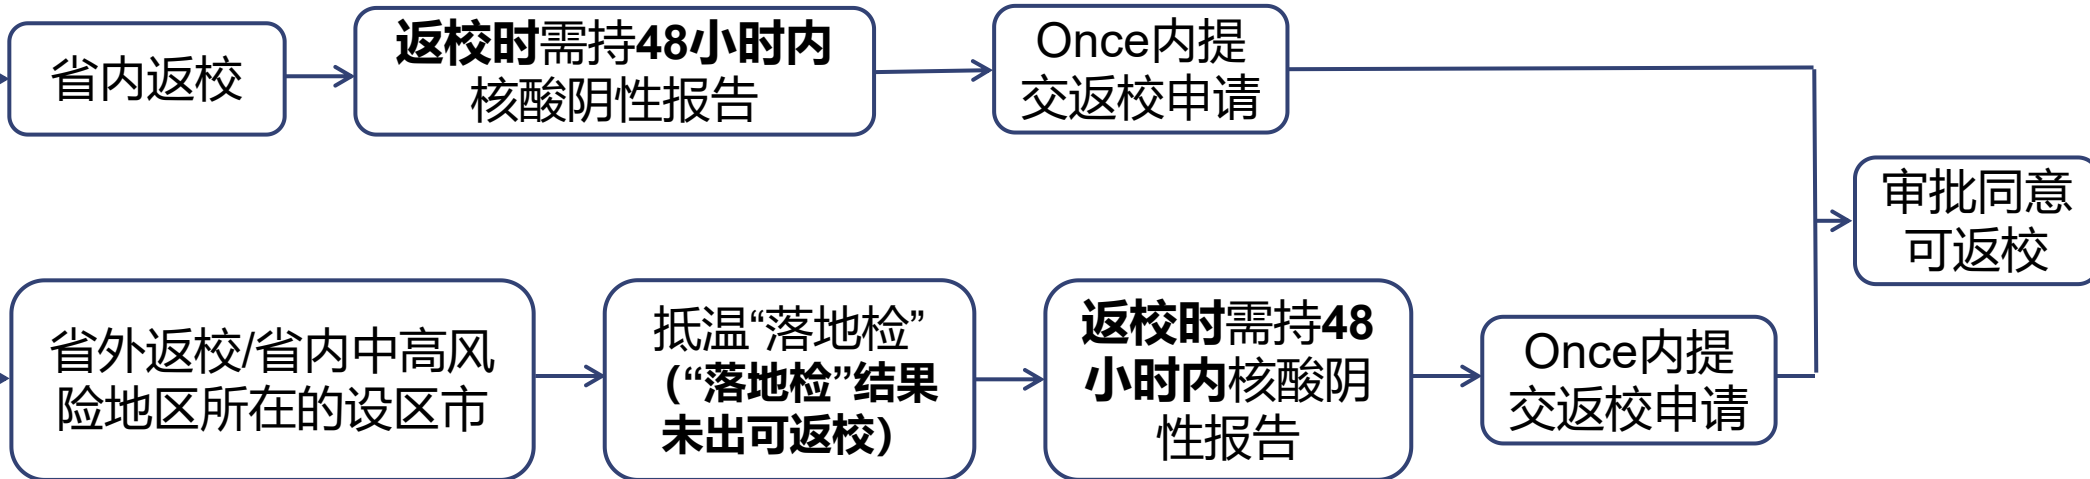

市外无管控地区返校流程

截至2022.8.16

建议提前咨询防疫办或人资部。

校园码橙码状态在审批同意后不会立刻取消，需等到申请单内返校时间才会取消。

*管控区域返温人员，按照返温时温州管控政策管理，结束管控后方可返校。管控期间需将管控情况实时报备人资部。

Those who return to Wenzhou from the control area shall be controlled according to the **Wenzhou control policy**. They can return to WKU only after the control is over. During the quarantine/isolation, please **keep HR updated**.