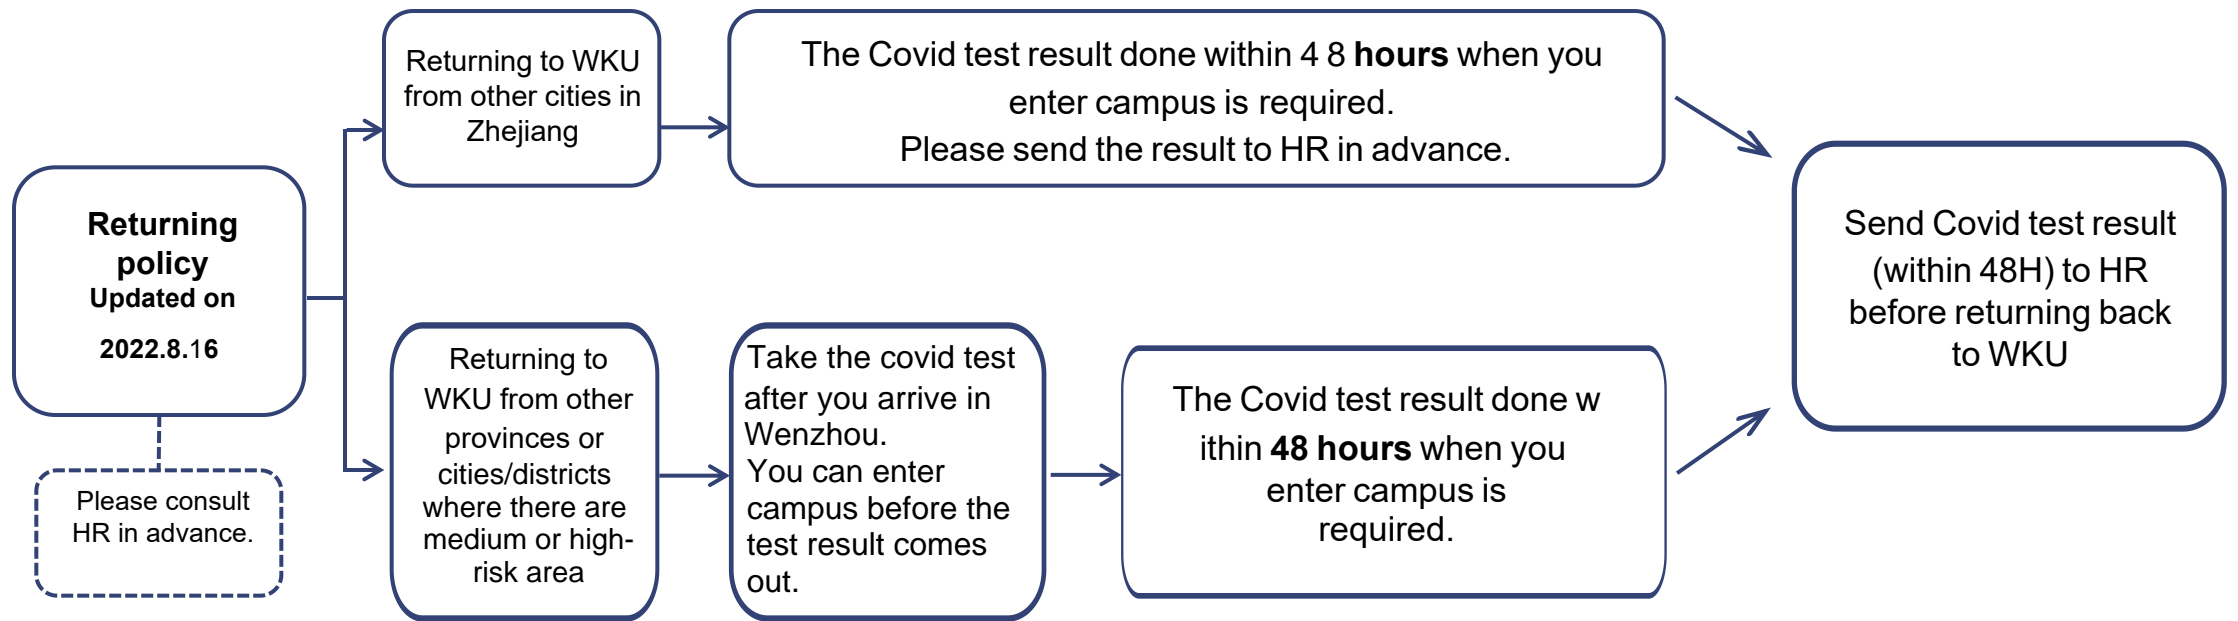

市外无管控地区返校流程

截至2022.8.16

建议提前咨询防疫办或人资部。

校园码橙码状态在审批同意后不会立刻取消，需等到申请单内返校时间才会取消。

*管控区域返温人员，按照返温时温州管控政策管理，结束管控后方可返校。管控期间需将管控情况实时报备人资部。

Those who return to Wenzhou from the control area shall be controlled according to the **Wenzhou control policy**. They can return to WKU only after the control is over. During the quarantine/isolation, please **keep HR updated**.