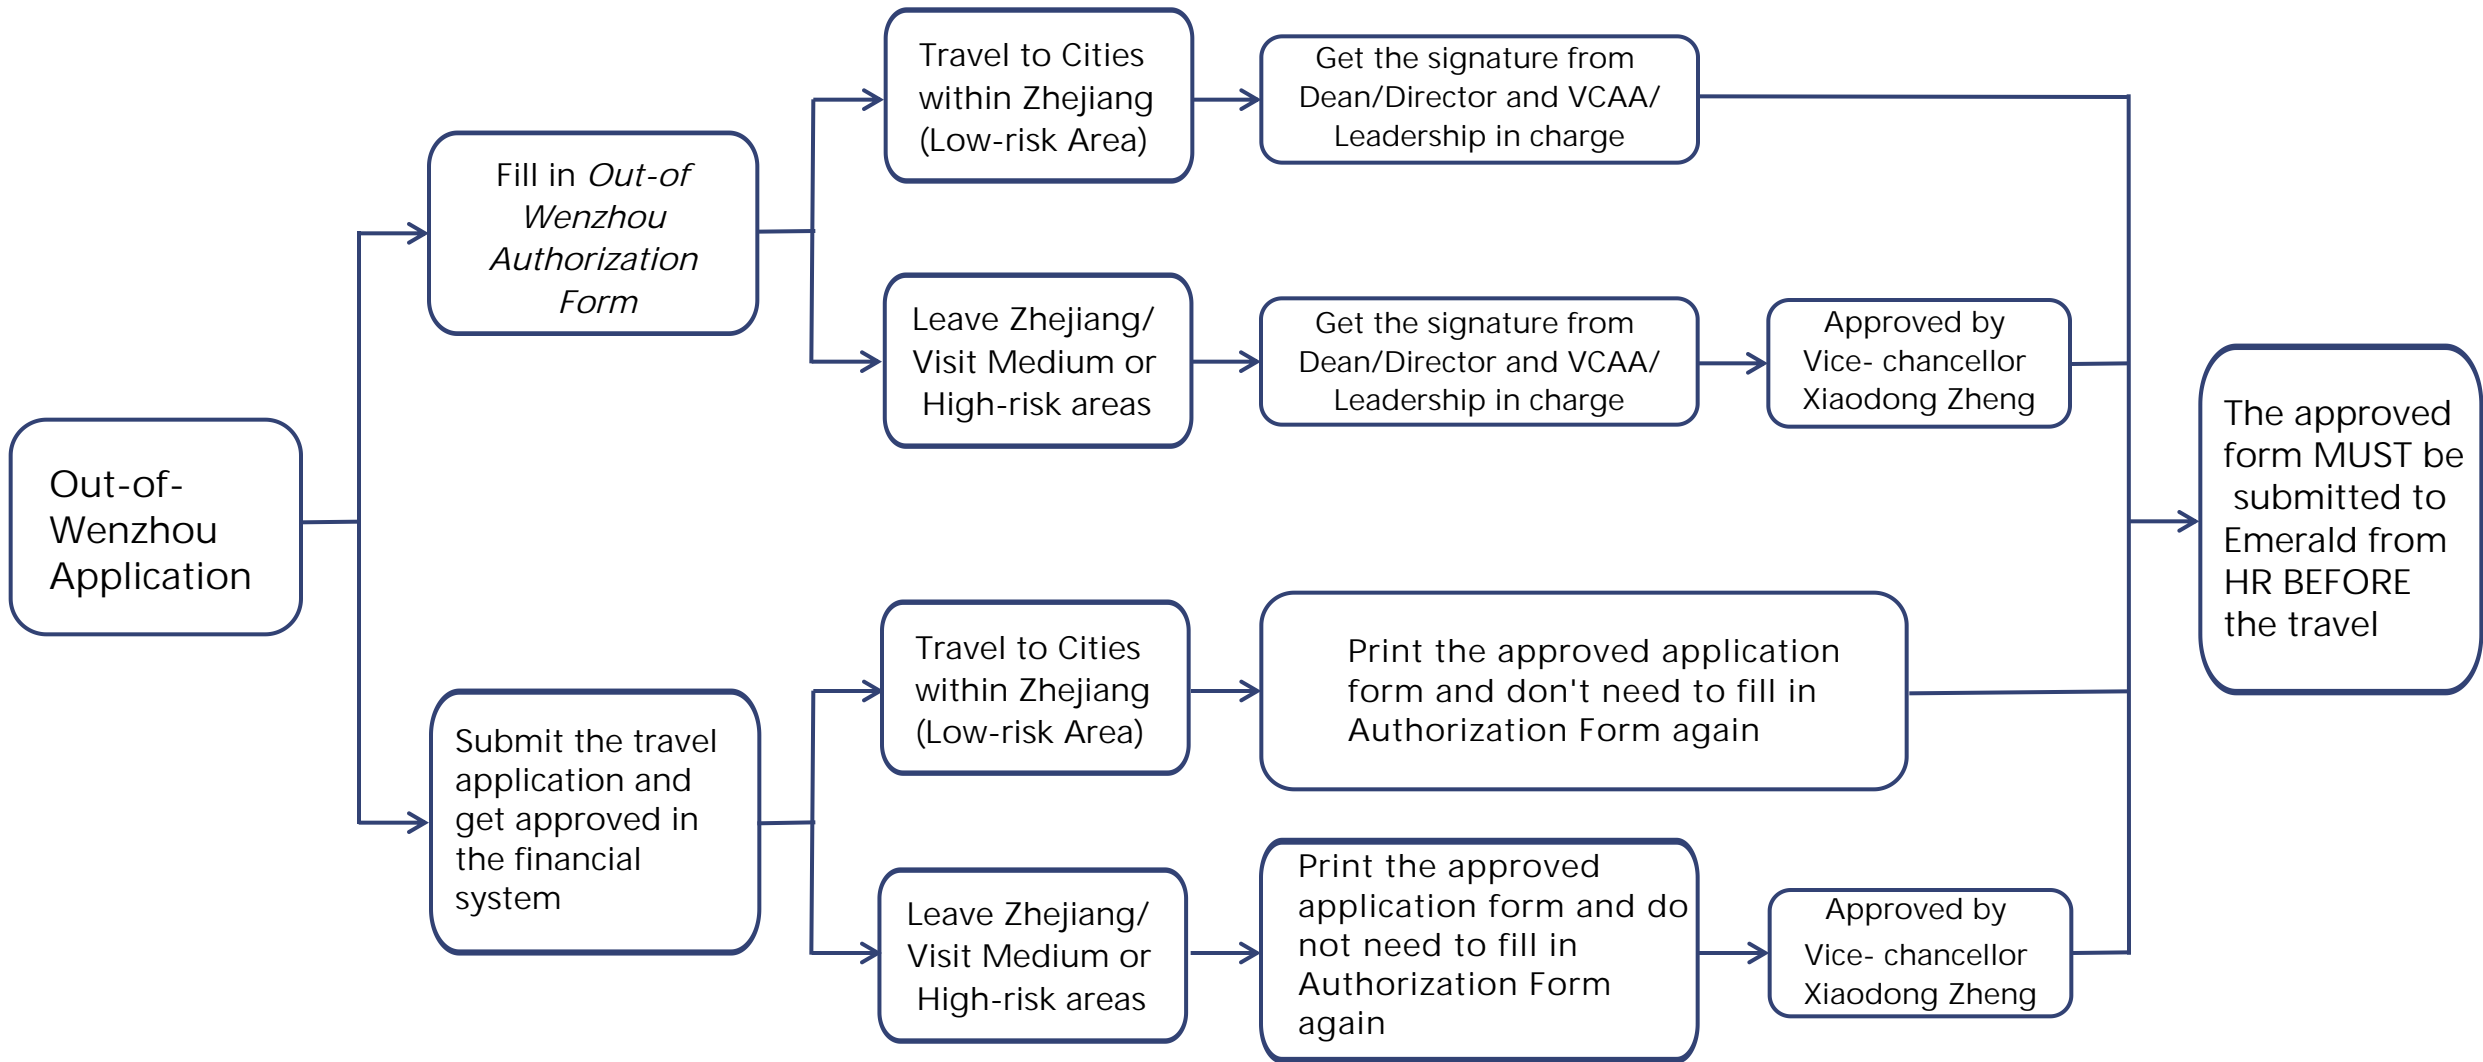

市外无管控地区返校流程

截至2022.8.16

建议提前咨询防疫办或人资部。

校园码橙码状态在审批同意后不会立刻取消，需等到申请单内返校时间才会取消。

*管控区域返温人员，按照返温时温州管控政策管理，结束管控后方可返校。管控期间需将管控情况实时报备人资部。

Those who return to Wenzhou from the control area shall be controlled according to the **Wenzhou control policy**. They can return to WKU only after the control is over. During the quarantine/isolation, please **keep HR updated**.